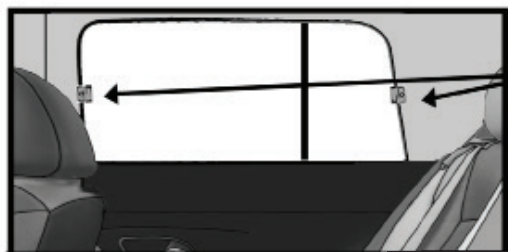

Installation Manual

SKODA OCTAVIA ESTATE
SKO-OCTA-E-C-18

COMPONENTS INCLUDED

① + ⑧

FIXING CLIPS

CL-M05 x 4

SIDE SHADE INSTALLATION

① + ⑧