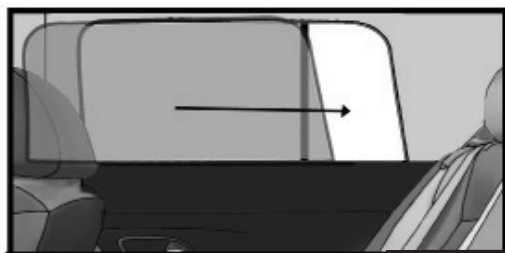

Installation Manual

SKODA OCTAVIA ESTATE
SKO-OCTA-E-C-18

COMPONENTS INCLUDED

① + ⑧

FIXING CLIPS

CL-M05 x 4

SIDE SHADE INSTALLATION

① + ⑧

CL-M05

① + ⑧

① + ⑧