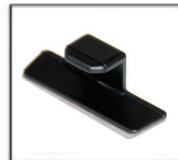

Installation Manual

CHEVROLET KALOS / AVEO 3DR
CHE-KALO-3-A

COMPONENTS INCLUDED

CL-M12 x 3

CL-P02 x 6

CL-M02 x 2

CL-W01 x 1

Side Shade Installation

CHEVROLET KALOS / AVEO 3DR
CHE-KALO-3-A

SIDE SHADE INSTALLATION

Side Shade Installation

CHEVROLET KALOS / AVEO 3DR
CHE-KALO-3-A

SIDE SHADE INSTALLATION

Side Shade Installation

CHEVROLET KALOS / AVEO 3DR

CHE-KALO-3-A