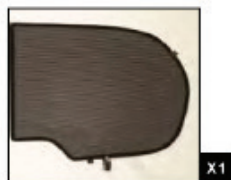

Installation Manual

CHEVROLET KALOS / AVEO 3DR
CHE-KALO-3-A

COMPONENTS INCLUDED

CL-M12 x 3

CL-P02 x 6

CL-M02 x 2

CL-W01 x 1

Side Shade Installation

CHEVROLET KALOS / AVEO 3DR
CHE-KALO-3-A

SIDE SHADE INSTALLATION

Side Shade Installation

CHEVROLET KALOS / AVEO 3DR
CHE-KALO-3-A

SIDE SHADE INSTALLATION

Side Shade Installation

CHEVROLET KALOS / AVEO 3DR

CHE-KALO-3-A