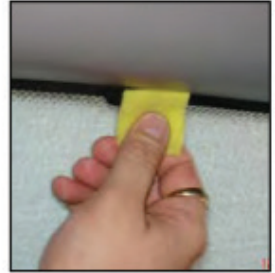

SIDE SHADE INSTALLATION