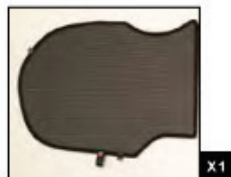

Installation Manual

CHEVROLET KALOS / AVEO 3DR
CHE-KALO-3-A

COMPONENTS INCLUDED

CL-M12 x 3

CL-P02 x 6

CL-M02 x 2

CL-W01 x 1

Side Shade Installation

CHEVROLET KALOS / AVEO 3DR
CHE-KALO-3-A

SIDE SHADE INSTALLATION

Side Shade Installation

CHEVROLET KALOS / AVEO 3DR
CHE-KALO-3-A

SIDE SHADE INSTALLATION

Side Shade Installation

CHEVROLET KALOS / AVEO 3DR

CHE-KALO-3-A