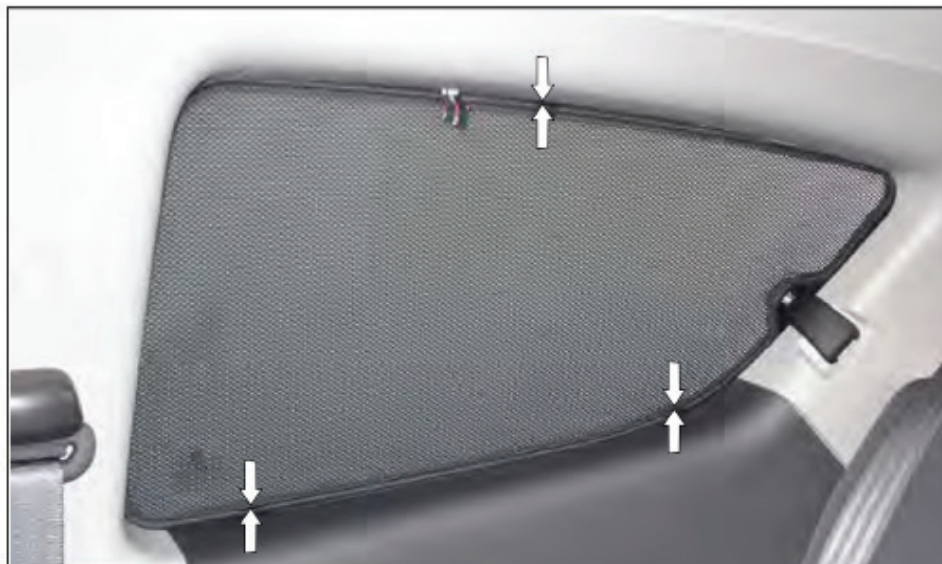

Installation Manual

CHEVROLET KALOS / AVEO 3DR
CHE-KALO-3-A

COMPONENTS INCLUDED

CL-M12 x 3

CL-P02 x 6

CL-M02 x 2

CL-W01 x 1

Side Shade Installation

CHEVROLET KALOS / AVEO 3DR
CHE-KALO-3-A

SIDE SHADE INSTALLATION

Side Shade Installation

CHEVROLET KALOS / AVEO 3DR
CHE-KALO-3-A

SIDE SHADE INSTALLATION

Side Shade Installation

CHEVROLET KALOS / AVEO 3DR

CHE-KALO-3-A

Chevrolet Kalos/Aveo 3dr

CHE-AVEO-3-A

SIDE SHADE INSTALLATION

X2

Side Shade Installation

CHEVROLET KALOS / AVEO 3DR
CHE-KALO-3-A

REAR SHADE INSTALLATION

A
x2