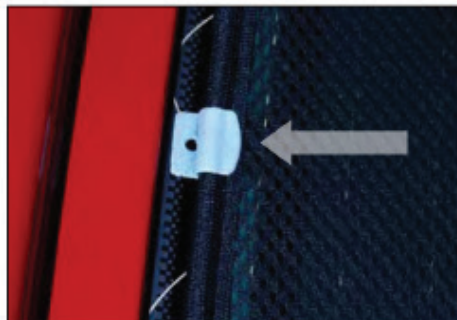

B
x3

Side Shade Installation

CHEVROLET KALOS / AVEO 3DR

CHE-KALO-3-A

REAR SHADE INSTALLATION

Side Shade Installation

CHEVROLET KALOS / AVEO 3DR

CHE-KALO-3-A