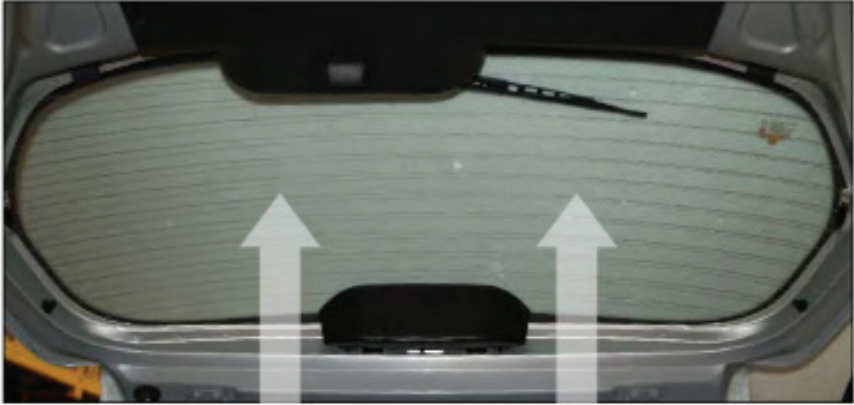

Chevrolet Kalos/Aveo 3dr

CHE-AVEO-3-A

SIDE SHADE INSTALLATION

X2

Side Shade Installation

CHEVROLET KALOS / AVEO 3DR
CHE-KALO-3-A

REAR SHADE INSTALLATION

A
x2