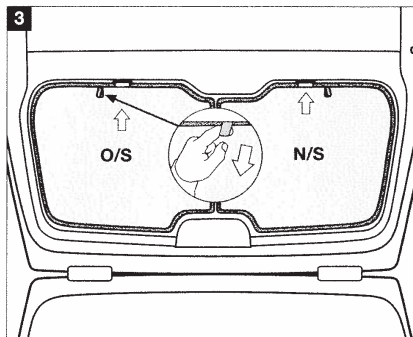

Installation Manual

ALFA ROMEO 147 5DR
AR-147-5-A

COMPONENTS INCLUDED

O/S x1

N/S x1

x 2

FIXING CLIPS

CL-P01 x 6

CL-P02 x 2

CL-W01 x 1

CAR
S H A D E S

Installation

ALFA ROMEO 147 5DR

AR-147-5-A

INSTALLATION

WARNING:

Read these fitting instructions carefully before you start the installation. Rear passenger windows must not be lowered more than 1/3 whilst the blinds are fitted and the vehicle is in motion. On installation care must be taken not to scratch any paintwork with clips.