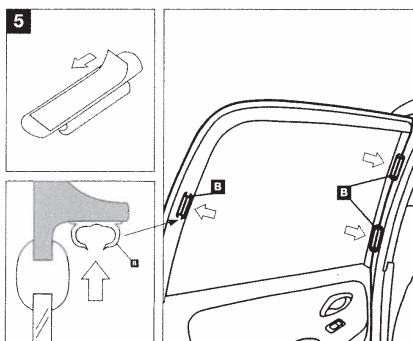

Installation Manual

ALFA ROMEO 147 5DR
AR-147-5-A

COMPONENTS INCLUDED

O/S x1

N/S x1

x 2

FIXING CLIPS

CL-P01 x 6

CL-P02 x 2

CL-W01 x 1

CAR
S H A D E S

Installation

ALFA ROMEO 147 5DR

AR-147-5-A

INSTALLATION

WARNING:

Read these fitting instructions carefully before you start the installation. Rear passenger windows must not be lowered more than 1/3 whilst the blinds are fitted and the vehicle is in motion. On installation care must be taken not to scratch any paintwork with clips.