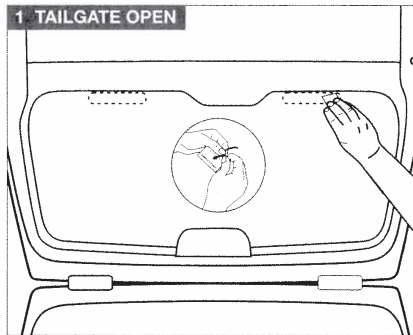

Installation Manual

ALFA ROMEO 147 5DR
AR-147-5-A

COMPONENTS INCLUDED

O/S x1

N/S x1

x 2

FIXING CLIPS

CL-P01 x 6

CL-P02 x 2

CL-W01 x 1

CAR
S H A D E S

Installation

ALFA ROMEO 147 5DR

AR-147-5-A

INSTALLATION

WARNING:

Read these fitting instructions carefully before you start the installation. Rear passenger windows must not be lowered more than 1/3 whilst the blinds are fitted and the vehicle is in motion. On installation care must be taken not to scratch any paintwork with clips.