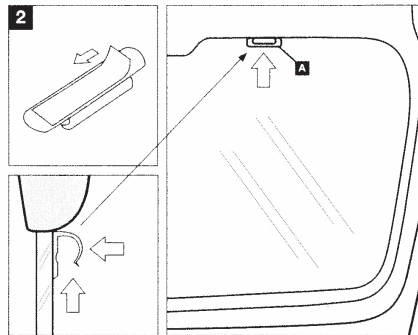

Installation Manual

ALFA ROMEO 147 5DR
AR-147-5-A

COMPONENTS INCLUDED

O/S x1

N/S x1

x 2

FIXING CLIPS

CL-P01 x 6

CL-P02 x 2

CL-W01 x 1

CAR
S H A D E S

Installation

ALFA ROMEO 147 5DR

AR-147-5-A

INSTALLATION

WARNING:

Read these fitting instructions carefully before you start the installation. Rear passenger windows must not be lowered more than 1/3 whilst the blinds are fitted and the vehicle is in motion. On installation care must be taken not to scratch any paintwork with clips.