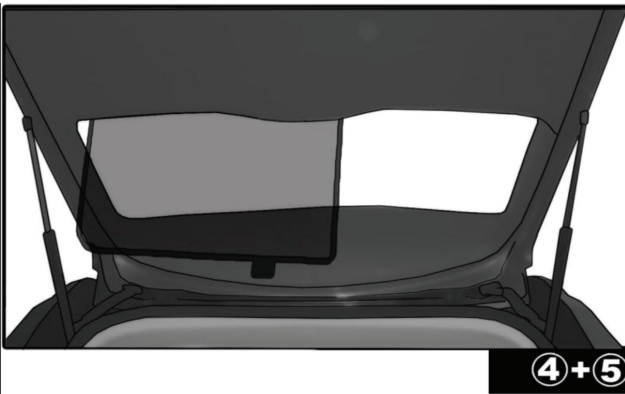

Installation

LANCIA DELTA 5DR

LAN-DELT-5-A

REAR SHADE INSTALLATION