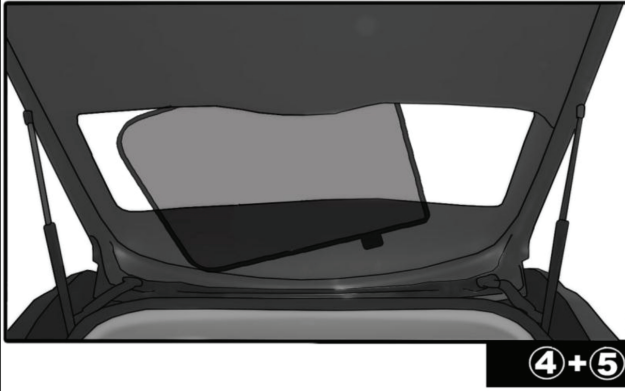

Installation

LANCIA DELTA 5DR

LAN-DELT-5-A

REAR SHADE INSTALLATION