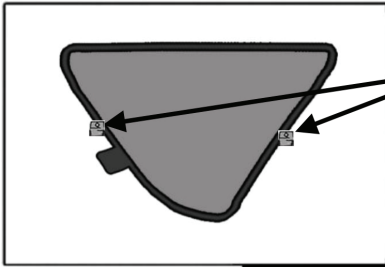

Installation

LANCIA DELTA 5DR

LAN-DELT-5-A

QUARTER LIGHT SHADE INSTALLATION

3+6