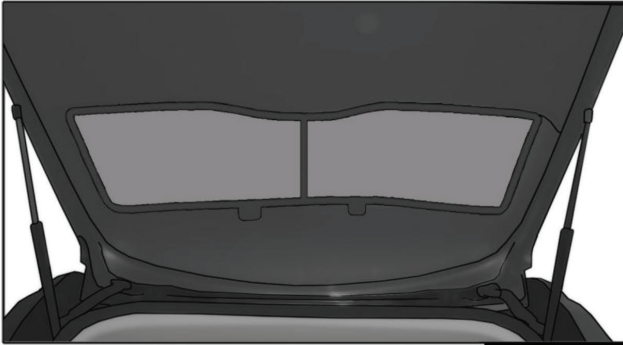

LANCIA DELTA 5DR

LAN-DELT-5-A

REAR SHADE INSTALLATION

Installation

LANCIA DELTA 5DR

LAN-DELT-5-A

REAR SHADE INSTALLATION

④+⑤