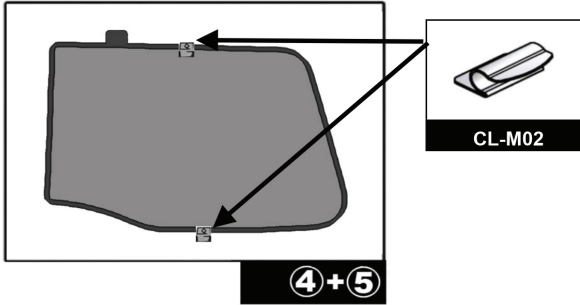

Installation

LANCIA DELTA 5DR

LAN-DELT-5-A

REAR SHADE INSTALLATION