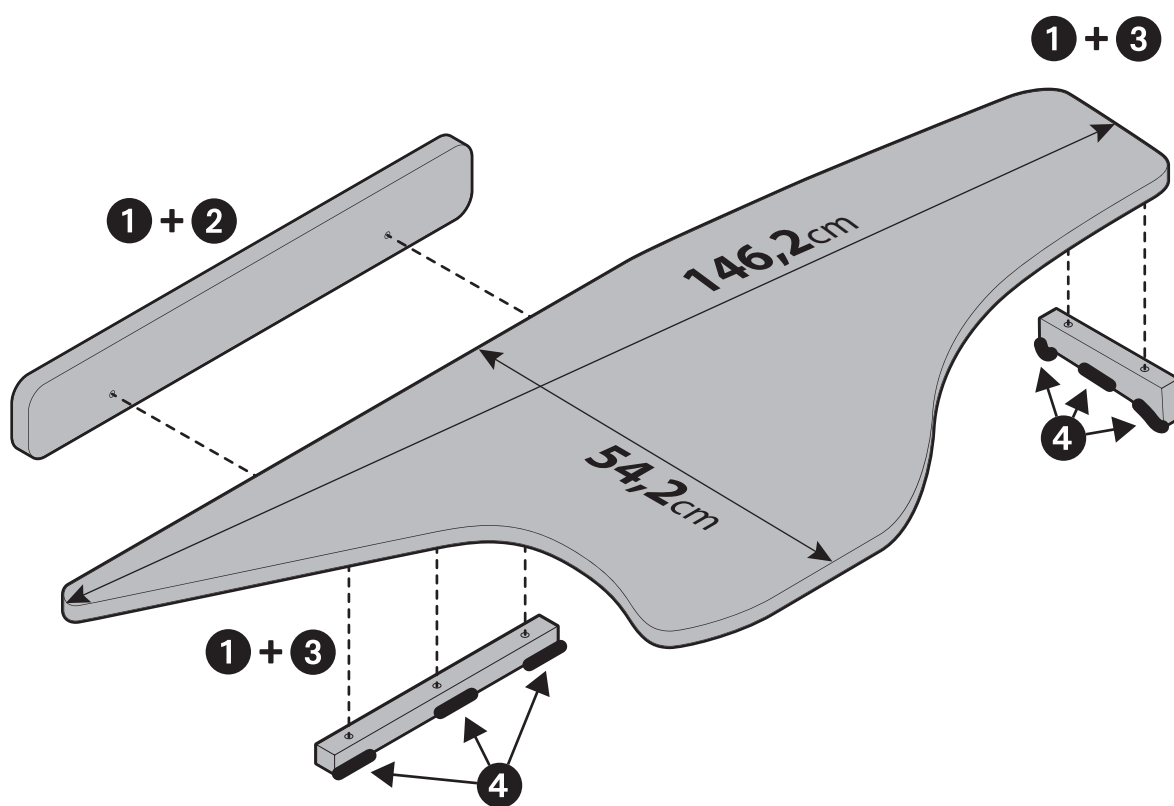

Art. **96048**

Modelli / Model:

Daf XF, 06/21>

Daf XG, 06/21>

Daf XG+, 06/21>

Made in Europe

LAMPA S.p.A.

Via G. Rossa 53/55, 46019 Viadana (MN) ITALY

Tel. +39 0375 820700

UNI EN ISO 9001:2015 Certified Company

www.lampa.it

Contenuto / Mounting kit contains:

1		x2	∅ 6mm - Viti / Screws
2		x2	Coperchi per viti / Screw covers
3		x5	∅ 6mm - Tasselli in legno / Wooden dowel
4		x6	Velcro / Velcro strips
		x1	Brugola / Allen key