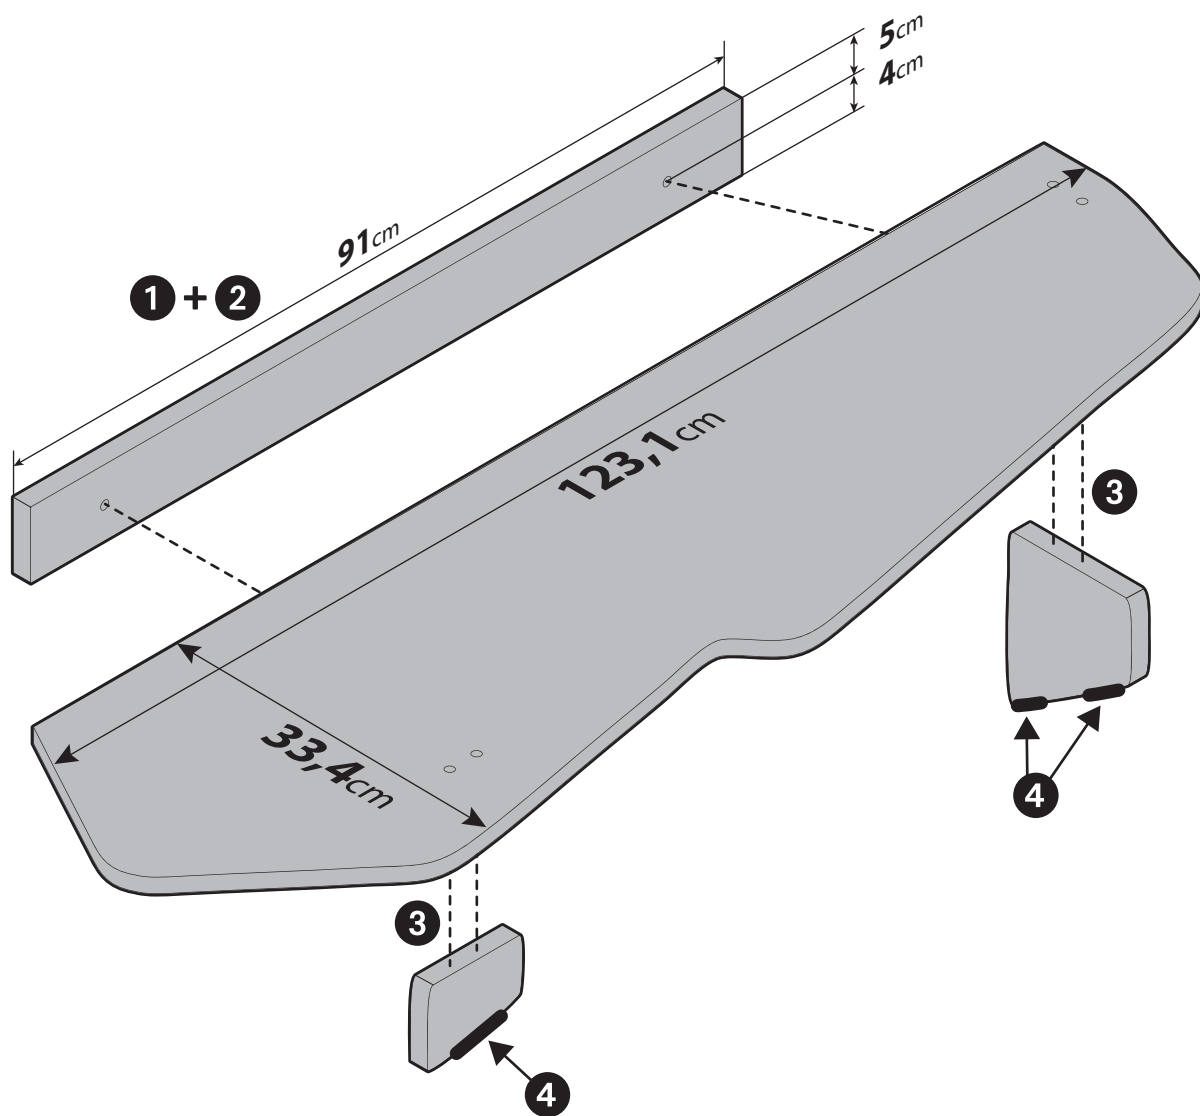

Art. **96093**

Modelli / Model:

Volvo FH Serie 4, 09/12 > 12/20
Con e senza telecamera

LAMPA[®]
www.lampa.it

Made in Europe

LAMPA S.p.A.

Via G. Rossa 53/55, 46019 Viadana (MN) ITALY

Tel. +39 0375 820700

UNI EN ISO 9001:2015 Certified Company

www.lampa.it

Contenuto / Mounting kit contains:

1		x2	∅ 8mm - Viti / Screws
2		x2	Coperchi per viti / Screw covers
3		x4	∅ 8mm - Tasselli in legno / Wooden dowel
4		x4	Velcro / Velcro strips
		x1	Brugola / Allen key