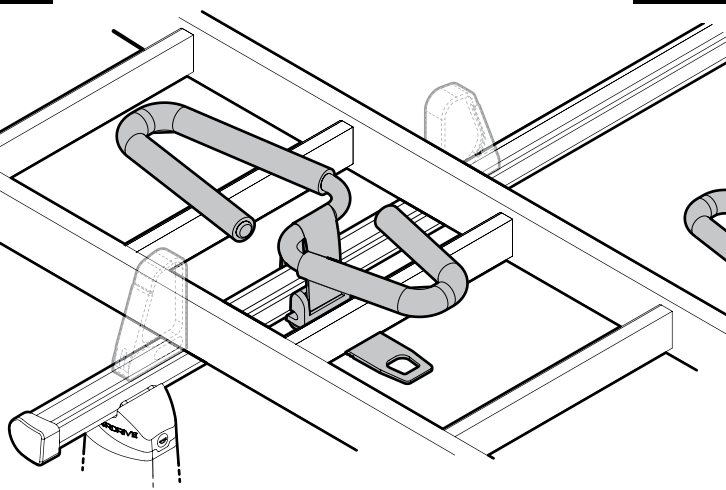

N11067 U-6

Extension Roller

N11020 U-0 | L = 64 cm

N11021 U-7 | L = 96 cm