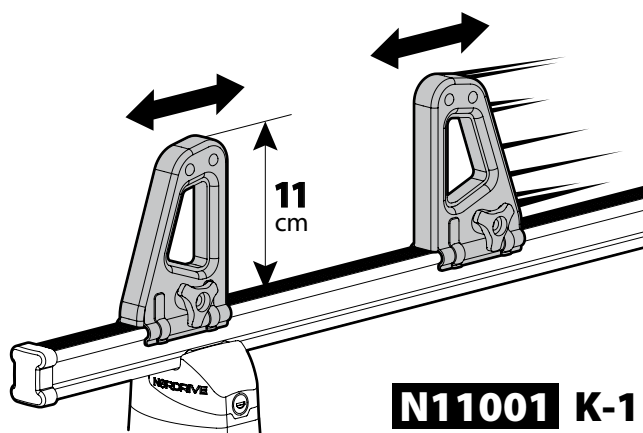

Load Stops

N11001 K-1