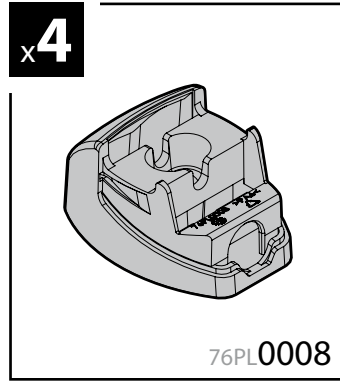

NORDRIVE®

TRANSPORT SOLUTIONS

Art. **N30412**