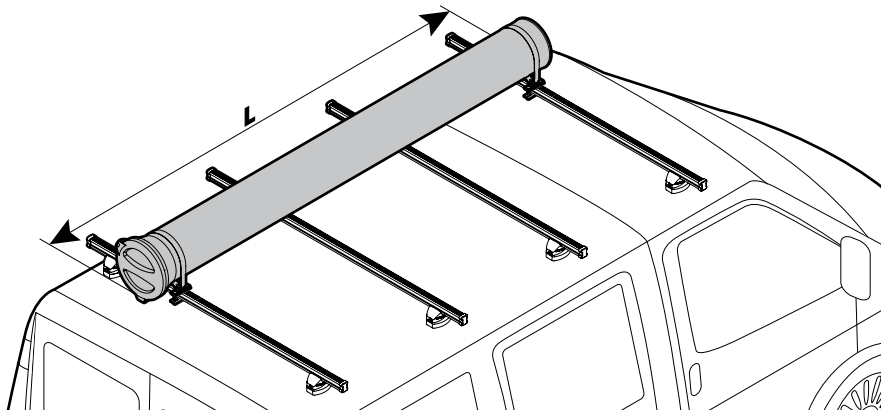

Kargo series

Acciaio / Steel

Kargo-Plus
series

Alluminio / Aluminium

Kargo Tube

N11050 T200 | L = 205 cm

N11051 T300 | L = 305 cm

N11052 T400 | L = 405 cm