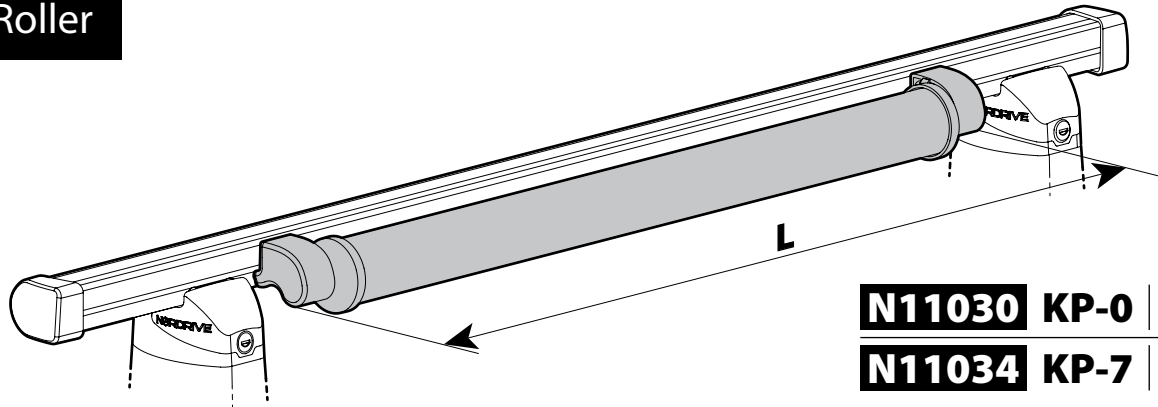

N11054 K-11 | L = 110 cm

OPTIONALS PER / FOR / FÜR:

Kargo-Plus series

Alluminio / Aluminium

Kargo Roller

N11030 KP-0 | L = 64 cm

N11034 KP-7 | L = 96 cm

Load Stops