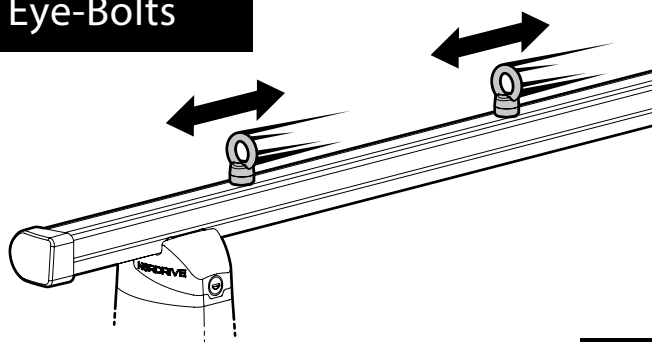

Eye-Bolts

N11033 KP-3