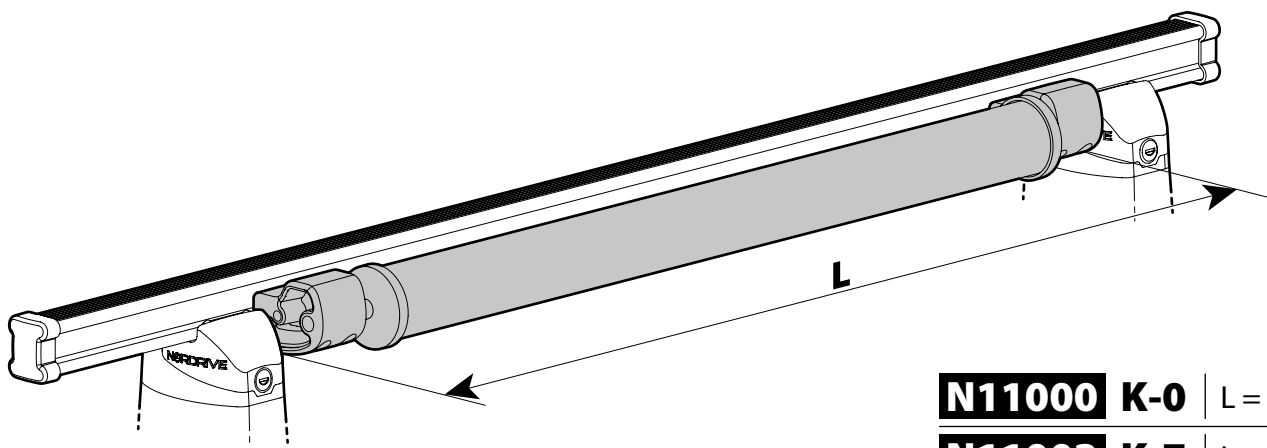

Kargo series

Acciaio / Steel

Kargo Roller

N11000 K-0 | L = 64 cm

N11003 K-7 | L = 96 cm