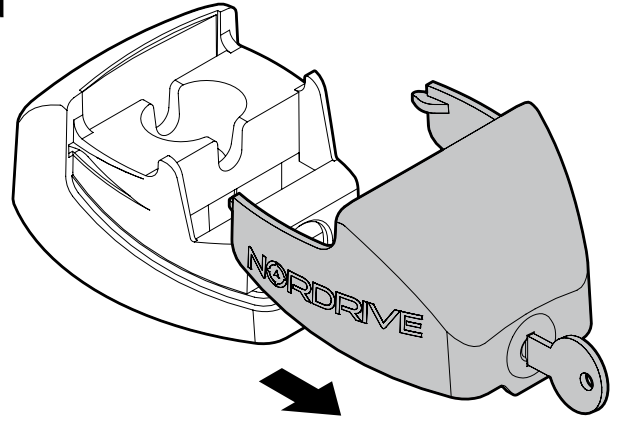

NORDRIVE®

TRANSPORT SOLUTIONS

Art. **N30412**