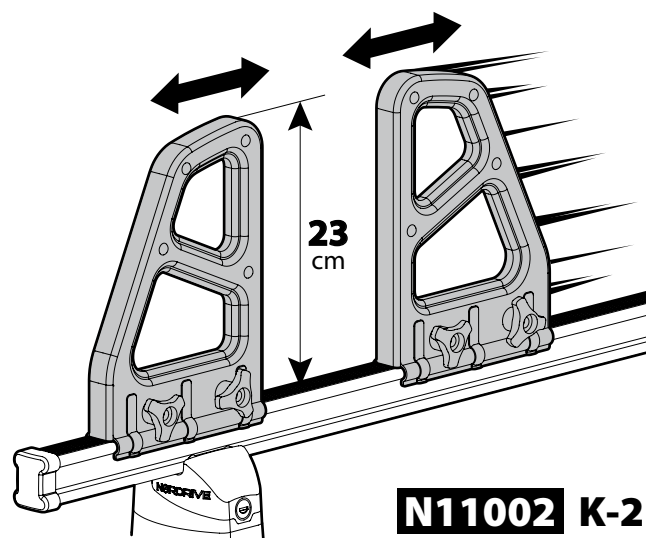

Kargo Roller

N11000 K-0 | L = 64 cm

N11003 K-7 | L = 96 cm

Load Stops

N11001 K-1

N11002 K-2

Spoiler

N11053 K-9 | L = 95 cm