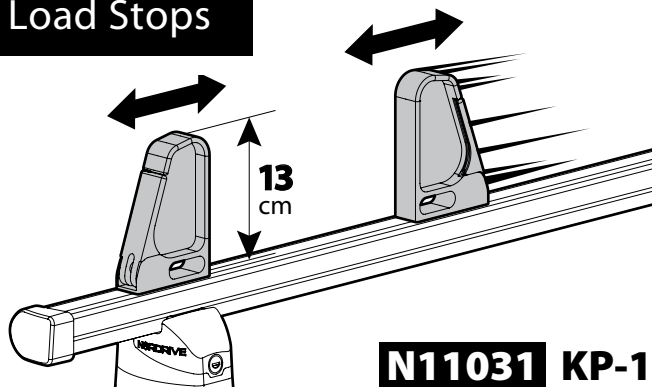

N11054 K-11 | L = 110 cm

OPTIONALS PER / FOR / FÜR:

Kargo-Plus series

Alluminio / Aluminium

Kargo Roller

N11030 KP-0 | L = 64 cm

N11034 KP-7 | L = 96 cm

Load Stops