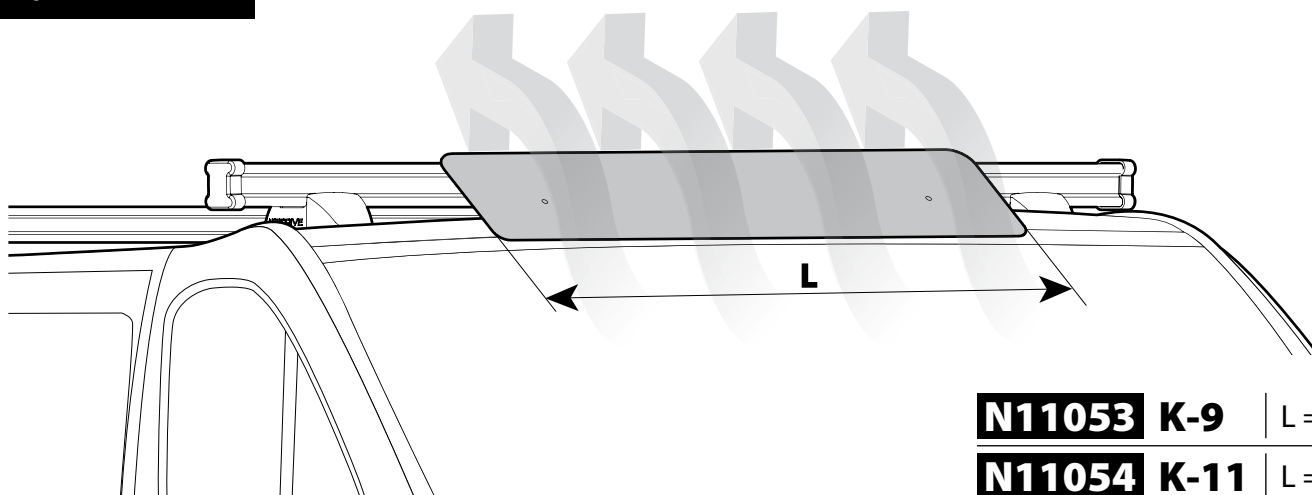

Kargo Roller

N11000 K-0 | L = 64 cm

N11003 K-7 | L = 96 cm

Load Stops

N11001 K-1

N11002 K-2

Spoiler

N11053 K-9 | L = 95 cm