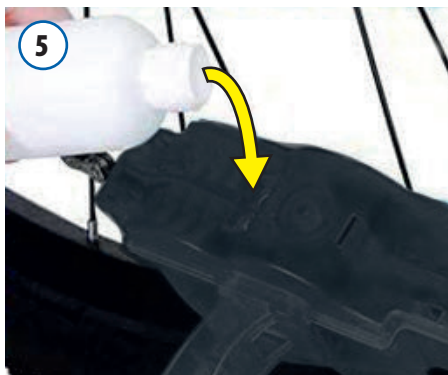

Art. 37367 CHAIN CLEANER

LAMPA