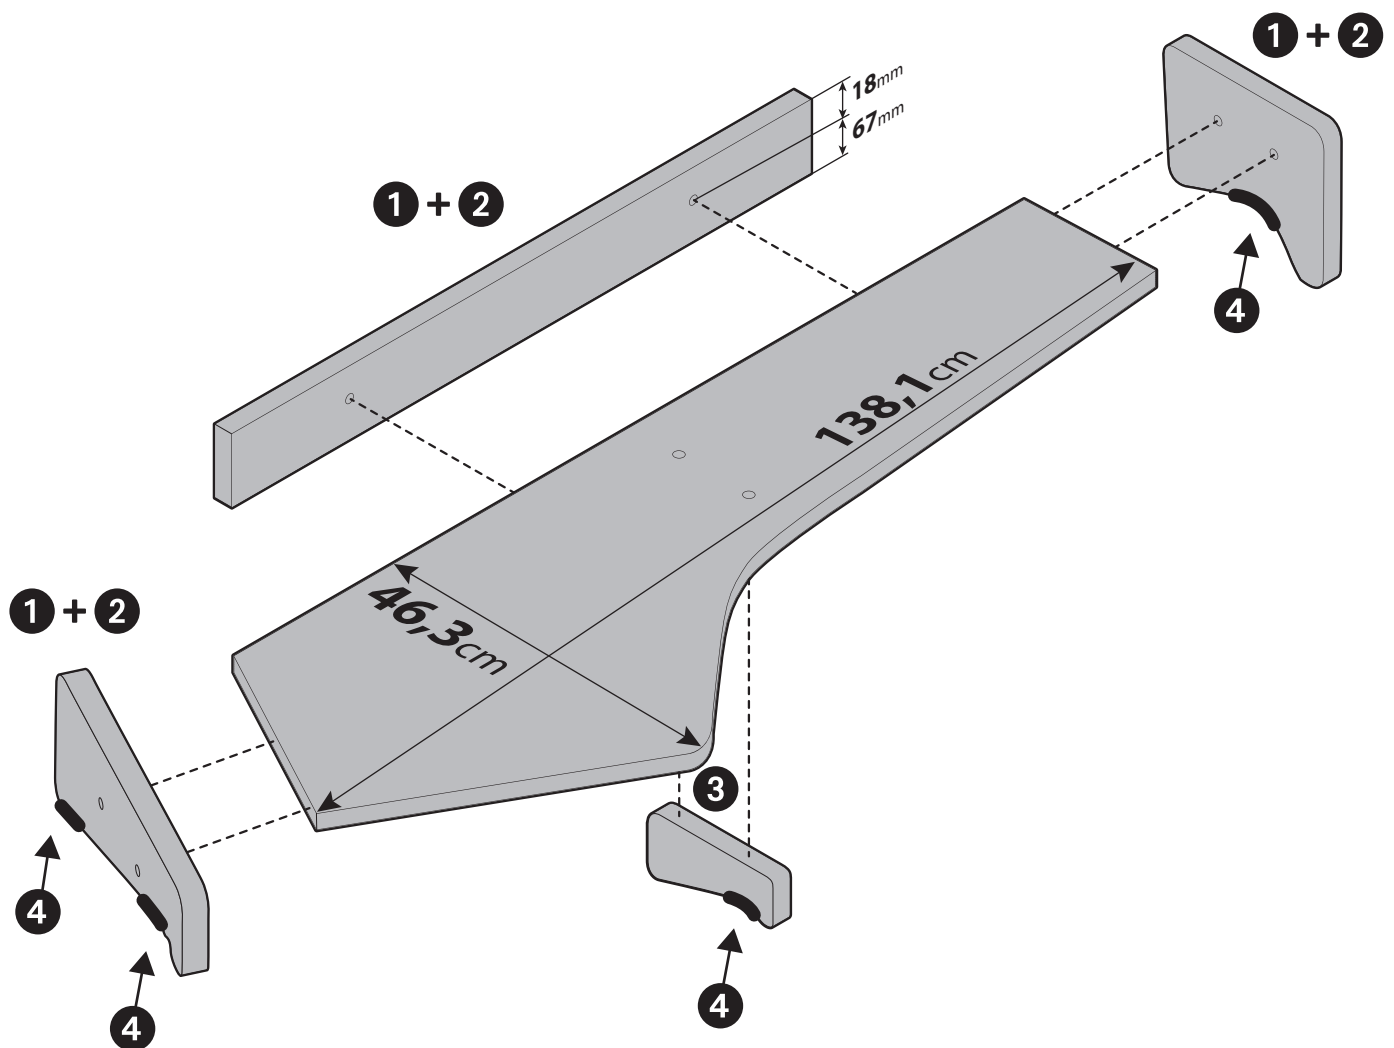

Art. **96080**

Modelli / Model:

Ford F-Max, 10/18>

Made in Europe

LAMPA S.p.A.

Via G. Rossa 53/55, 46019 Viadana (MN) ITALY

Tel. +39 0375 820700

UNI EN ISO 9001:2015 Certified Company

service@lampa.it - www.lampa.it

Contenuto / Mounting kit contains:

1		x4	∅ 6mm - Viti / Screws
2		x4	Coperchi per viti / Screw covers
3		x2	∅ 6mm - Tasselli in legno / Wooden dowel
4		x4	Velcro / Velcro strips
		x1	Brugola / Allen key