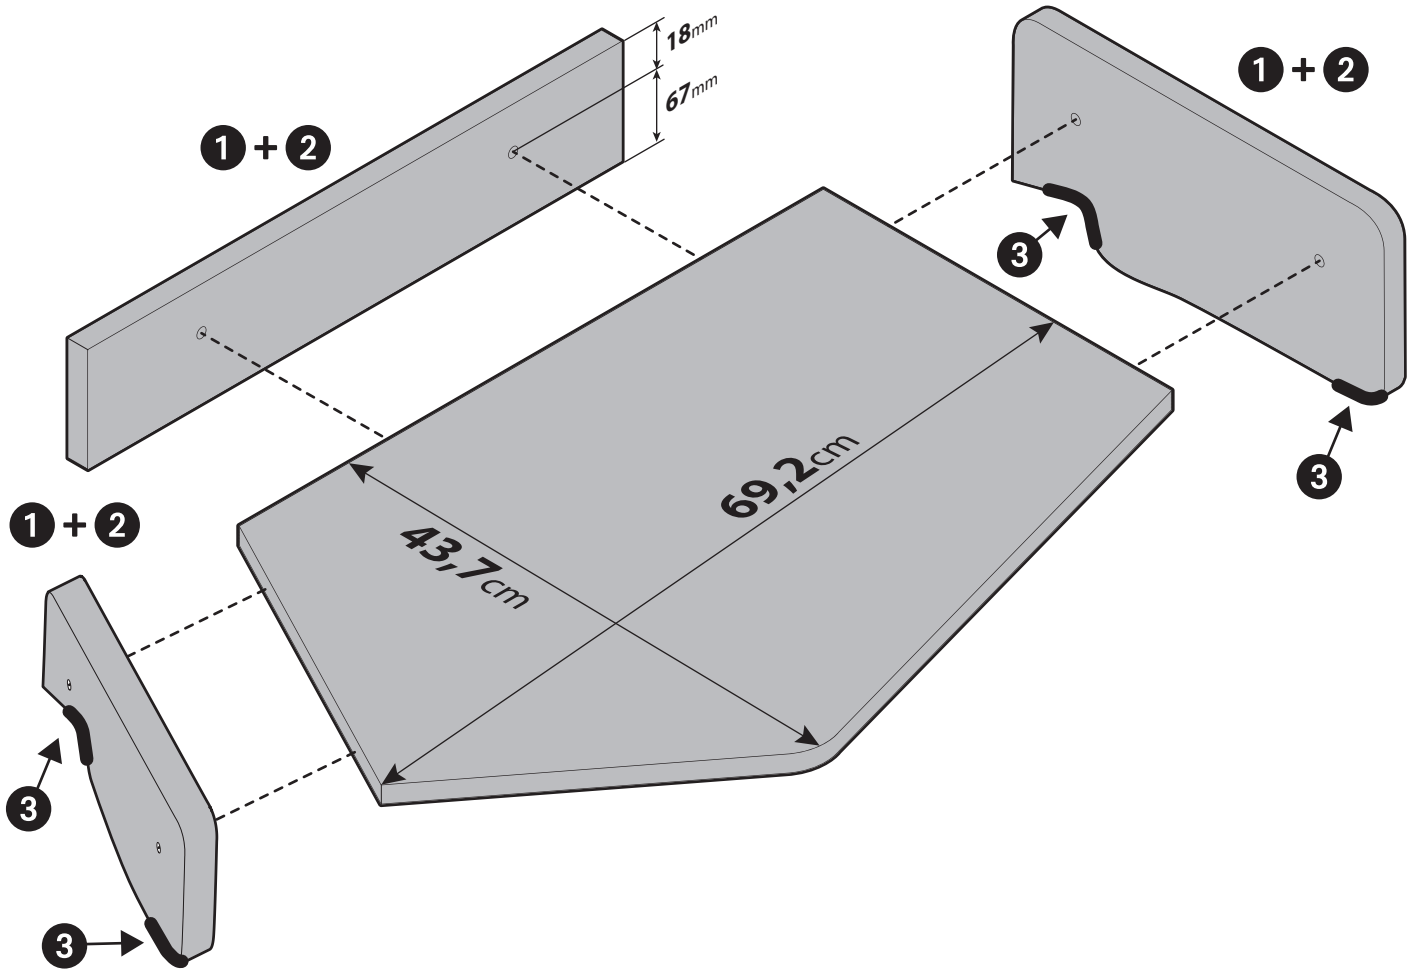

service@lampa.it - www.lampa.it

Contenuto / Mounting kit contains:

1		x6	∅ 8mm - Viti / Screws
2		x6	Coperchi per viti / Screw covers
3		x4	Velcro / Velcro strips
		x1	Brugola / Allen key