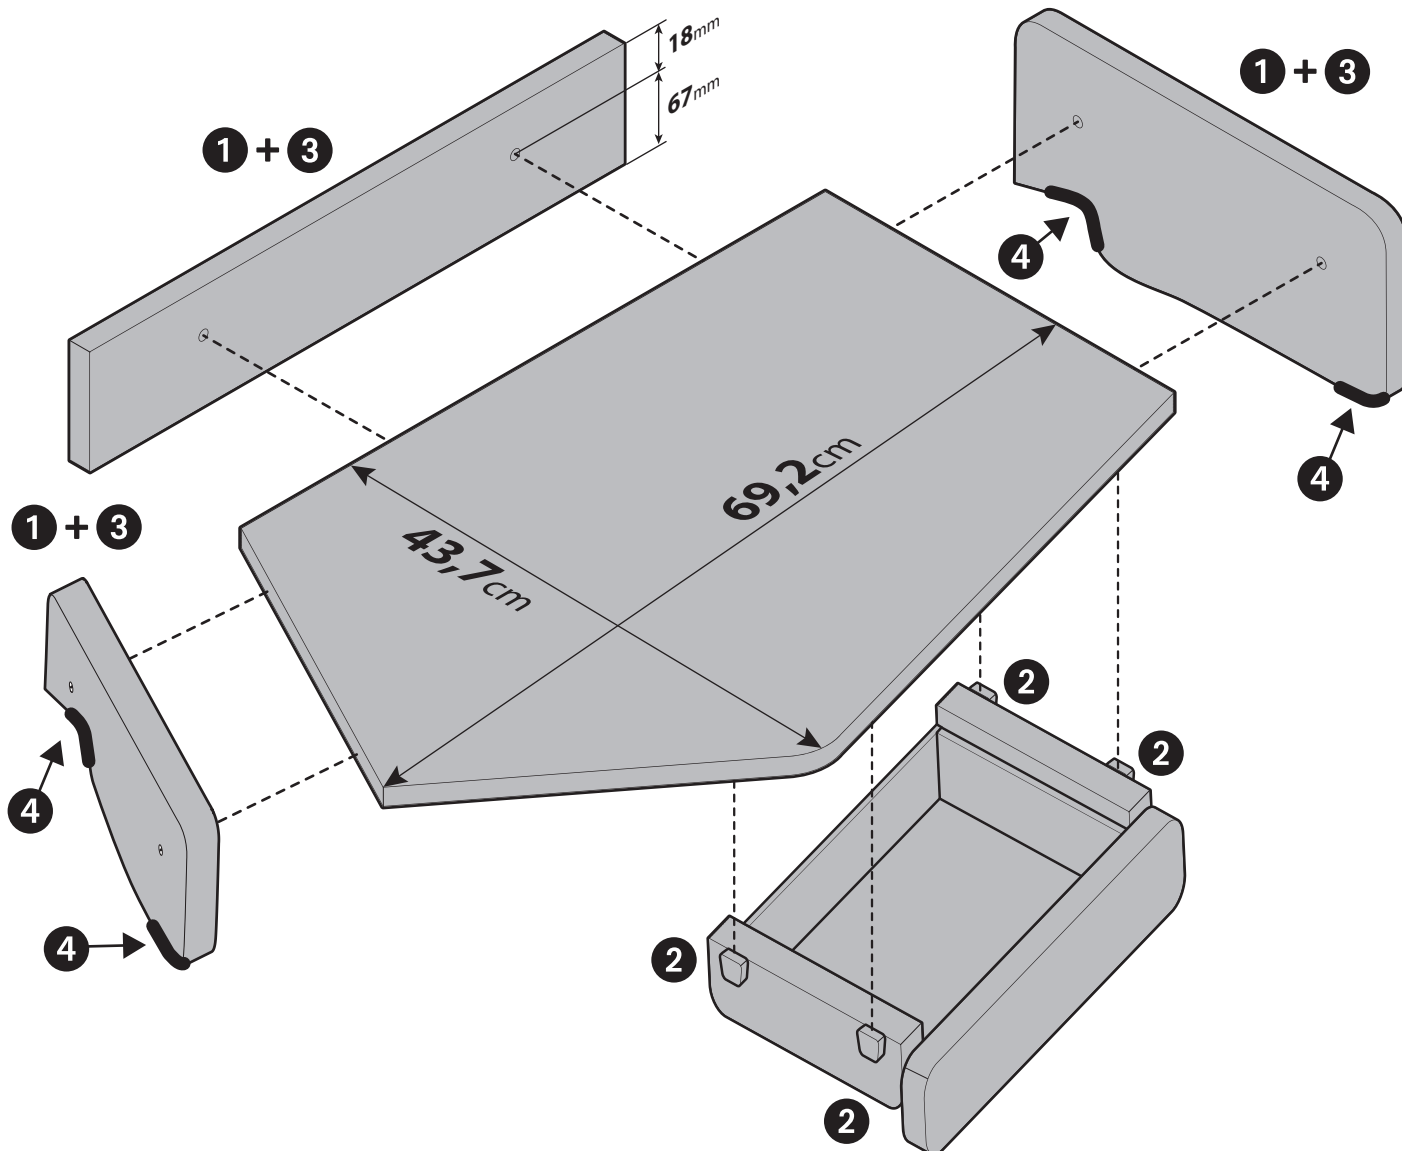

Tel. +39 0375 820700

UNI EN ISO 9001:2015 Certified Company

service@lampa.it - www.lampa.it

Contenuto / Mounting kit contains:

<b>1</b>		x6	∅ 8mm - Viti / Screws
<b>2</b>		x4	∅ 6mm - M16 Viti / Screws
<b>3</b>		x6	Coperchi per viti / Screw covers
<b>4</b>		x4	Velcro / Velcro strips
		x1	Brugola / Allen key