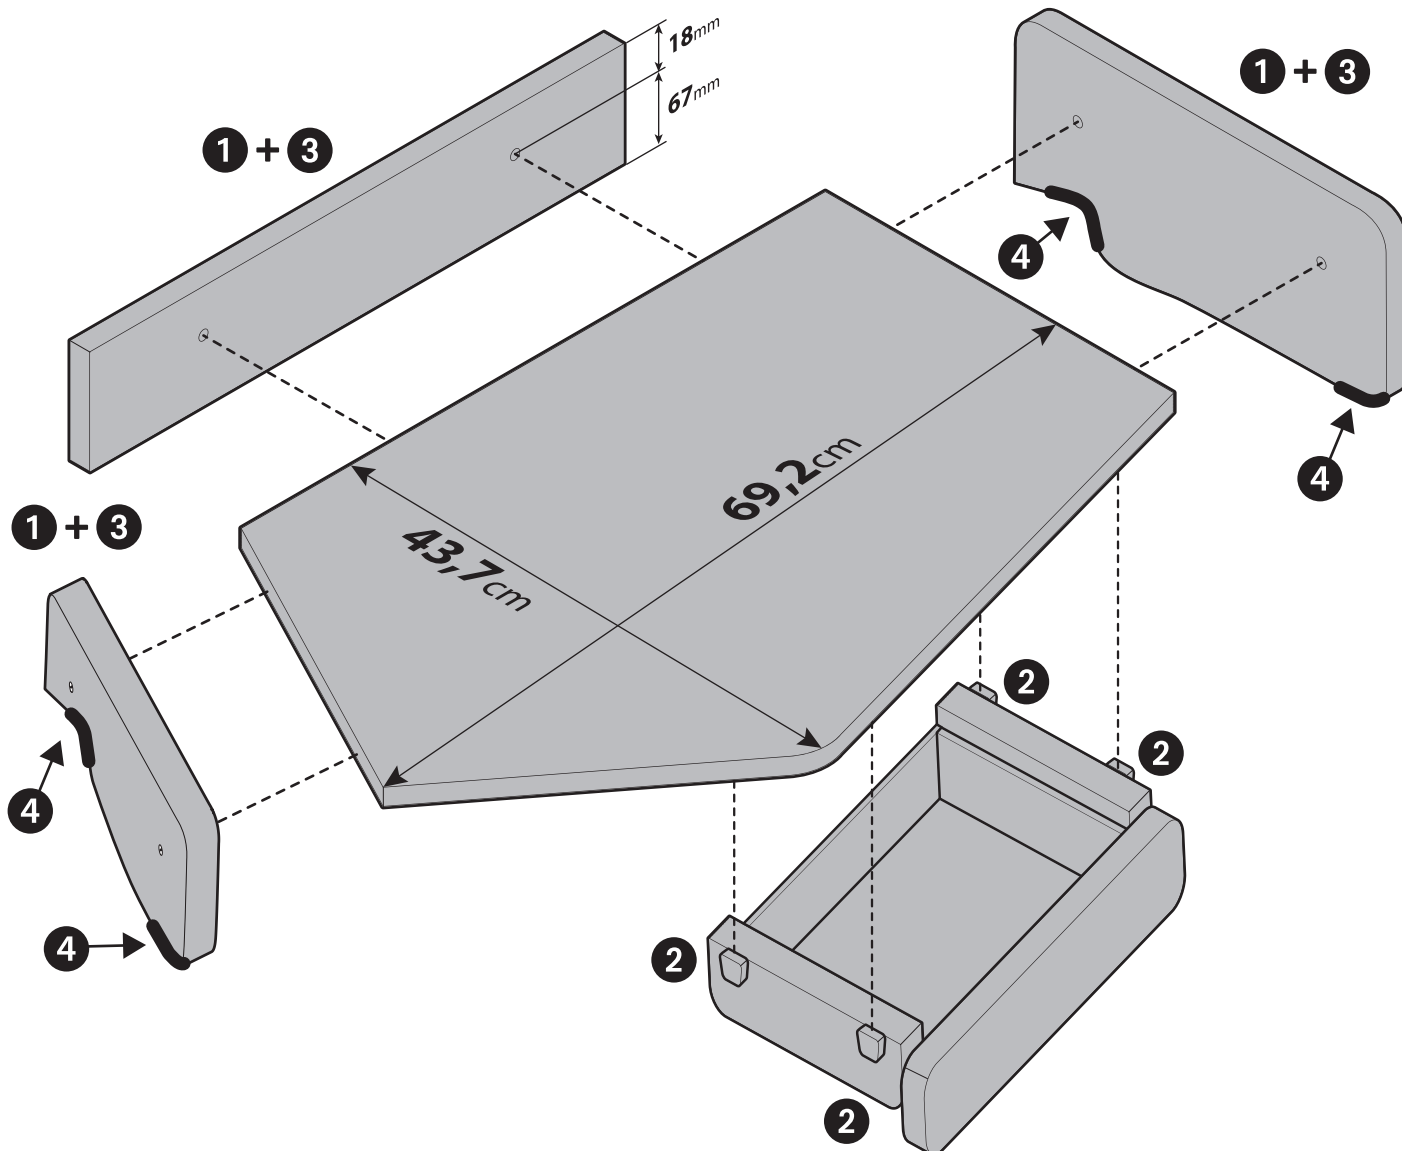

UNI EN ISO 9001:2015 Certified Company

service@lampa.it - www.lampa.it

Contenuto / Mounting kit contains:

1		x6	∅ 6mm - Viti / Screws
2		x21	∅ 4mm - M16 Viti / Screws
3		x8	Coperchi per viti / Screw covers
4		x6	Velcro / Velcro strips
		x1	Brugola / Allen key