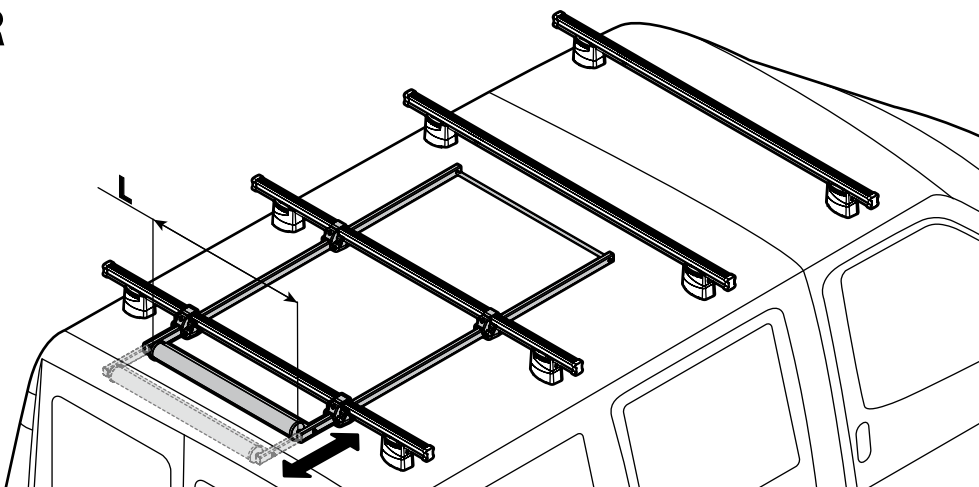

EXTENSION ROLLER

N11020	U-0	L = 64 cm
N11021	U-7	L = 96 cm

- Ⓛ Lotto di produzione da comunicare per eventuali ricambi
- Ⓒ Production lot number to be communicated for any spare parts
- Ⓧ Lot de production à communiquer pour toute pièce de rechange
- Ⓓ Produktionscharge für eventuelle Ersatzteile
- Ⓔ Lote de producción a comunicar por cualquier repuesto

Lot.

NORDRIVE
TRANSPORT SOLUTIONS

NORDRIVE® is a registered trademark of LAMPA S.p.A.

Via G. Rossa 53/55, 46019 Viadana (MN) ITALY
Tel. +39 0375 820700

UNI EN ISO 9001:2015 Certified Company
service@lampa.it

www.nordrive.it www.lampa.it