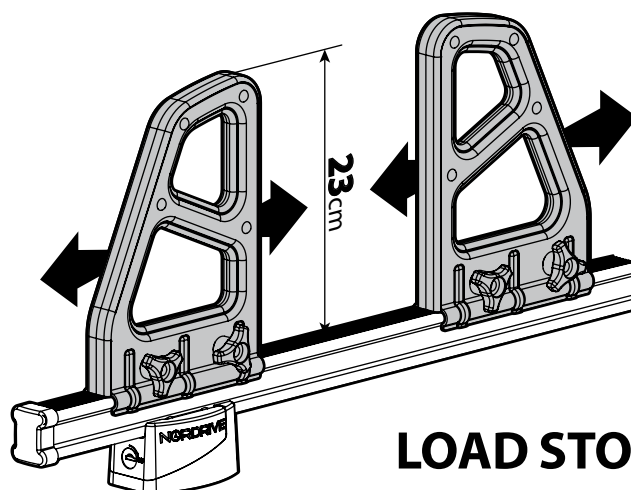

Kargo series

Acciaio / Steel

KARGO ROLLER

N11000	K-0	L = 64 cm
N11003	K-7	L = 96 cm

LOAD STOPS

N11001 K-1

LOAD STOPS

N11002 K-2