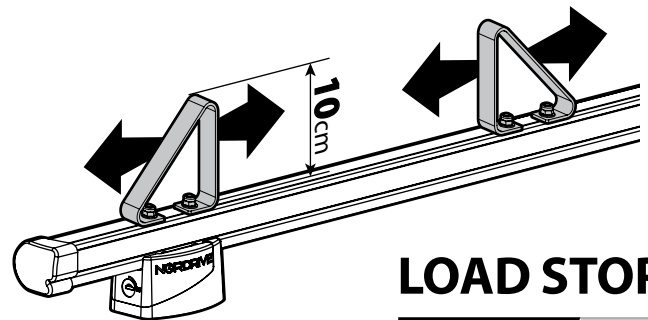

SPOILER

N11053	K-9	L = 95 cm
N11054	K-11	L = 110 cm

OPTIONALS PER / FOR / FÜR:

Kargo-Plus series

Alluminio / Aluminium

KARGO ROLLER

N11030	KP-0	L = 64 cm
N11034	KP-7	L = 96 cm

LOAD STOPS