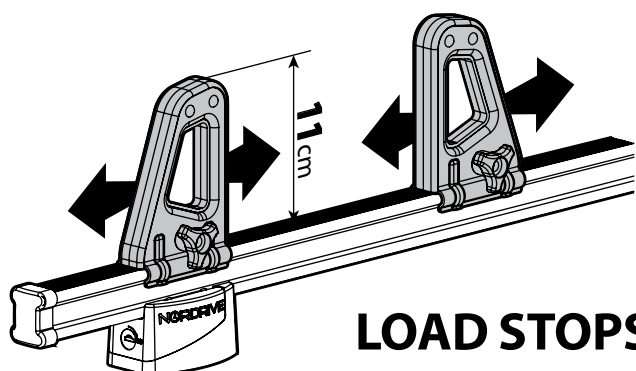

Kargo series

Acciaio / Steel

KARGO ROLLER

N11000	K-0	L = 64 cm
N11003	K-7	L = 96 cm

LOAD STOPS

N11001 K-1

LOAD STOPS

N11002 K-2