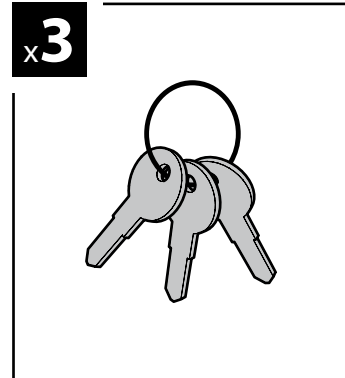

NORDRIVE®

TRANSPORT SOLUTIONS

Art. **N30282**