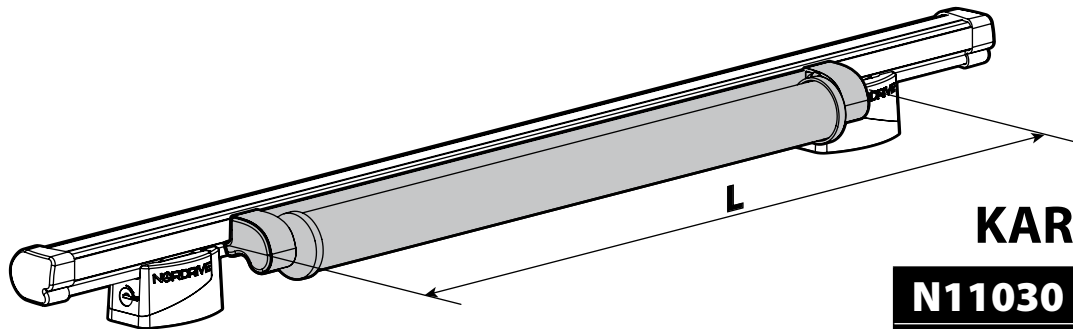

SPOILER

N11053	K-9	L = 95 cm
N11054	K-11	L = 110 cm

OPTIONALS PER / FOR / FÜR:

Kargo-Plus series

Alluminio / Aluminium

KARGO ROLLER

N11030	KP-0	L = 64 cm
N11034	KP-7	L = 96 cm

LOAD STOPS