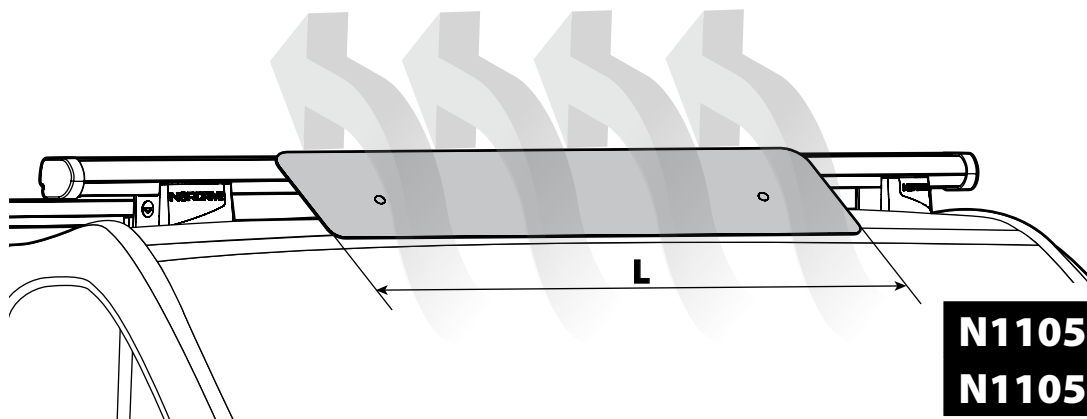

SPOILER

N11057	KP-9	L = 95 cm
N11058	KP-11	L = 110 cm