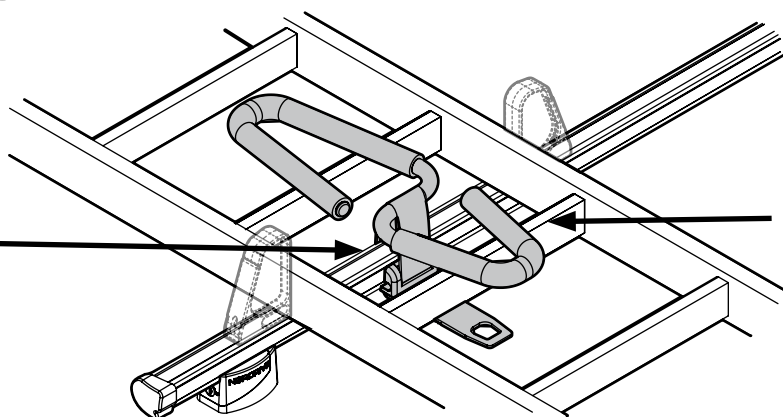

Kargo-Plus
series

Alluminio / Aluminium

KARGO-TUBE

N11050	T200	L = 205 cm
N11051	T300	L = 305 cm
N11052	T400	L = 405 cm

LADDER HOLDER STRAPS

N11065 U-5

LADDER STEP ADAPTER

N11067 U-6