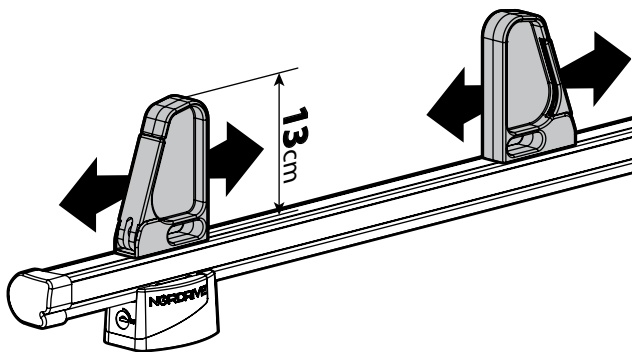

SPOILER

N11053	K-9	L = 95 cm
N11054	K-11	L = 110 cm

OPTIONALS PER / FOR / FÜR:

Kargo-Plus series

Alluminio / Aluminium

KARGO ROLLER

N11030	KP-0	L = 64 cm
N11034	KP-7	L = 96 cm

LOAD STOPS