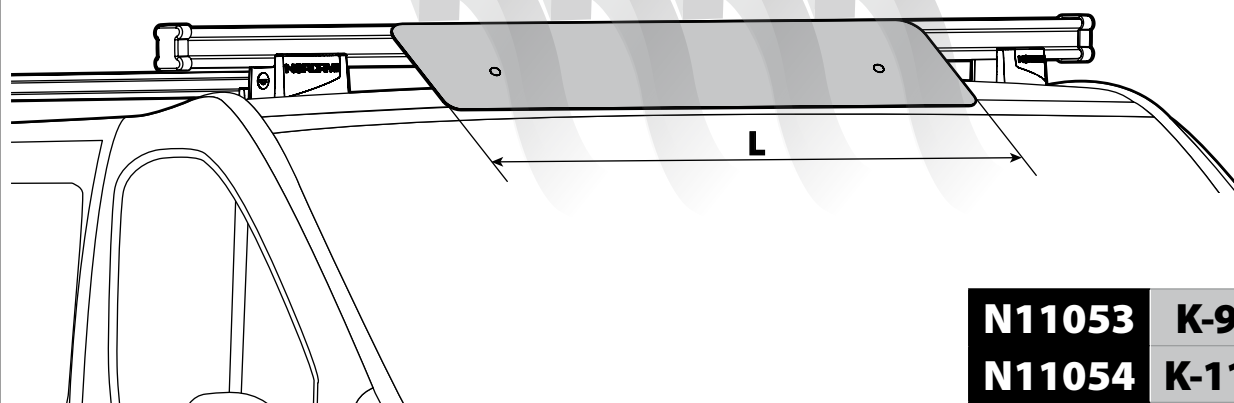

Kargo series

Acciaio / Steel

KARGO ROLLER

N11000	K-0	L = 64 cm
N11003	K-7	L = 96 cm

LOAD STOPS

N11001 K-1

LOAD STOPS

N11002 K-2