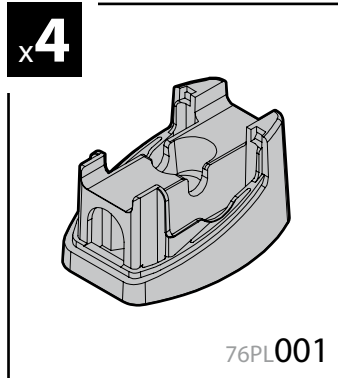

NORDRIVE®

TRANSPORT SOLUTIONS

Art. **N30282**