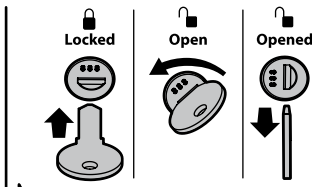

NORDRIVE®

TRANSPORT SOLUTIONS

Art. **N30282**