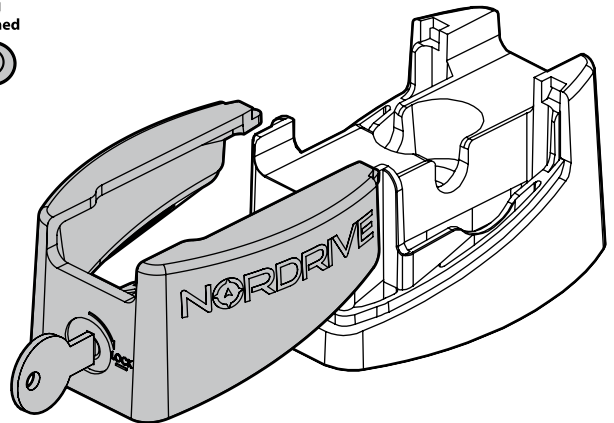

NORDRIVE®

TRANSPORT SOLUTIONS

Art. **N30282**