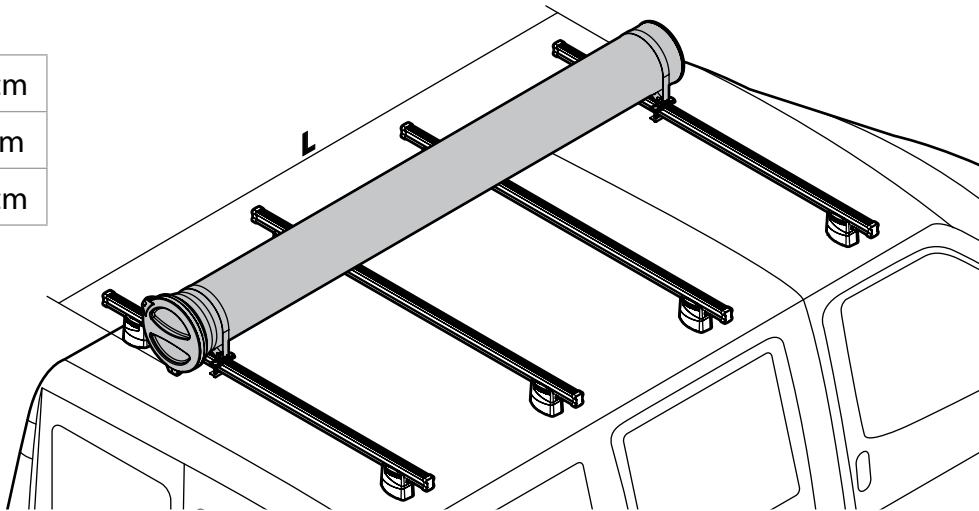

OPTIONALS PER / FOR / FÜR:

Kargo series

Acciaio / Steel

Kargo-Plus
series

Alluminio / Aluminium

KARGO-TUBE

N11050	T200	L = 205 cm
N11051	T300	L = 305 cm
N11052	T400	L = 405 cm

LADDER HOLDER STRAPS

N11065 U-5