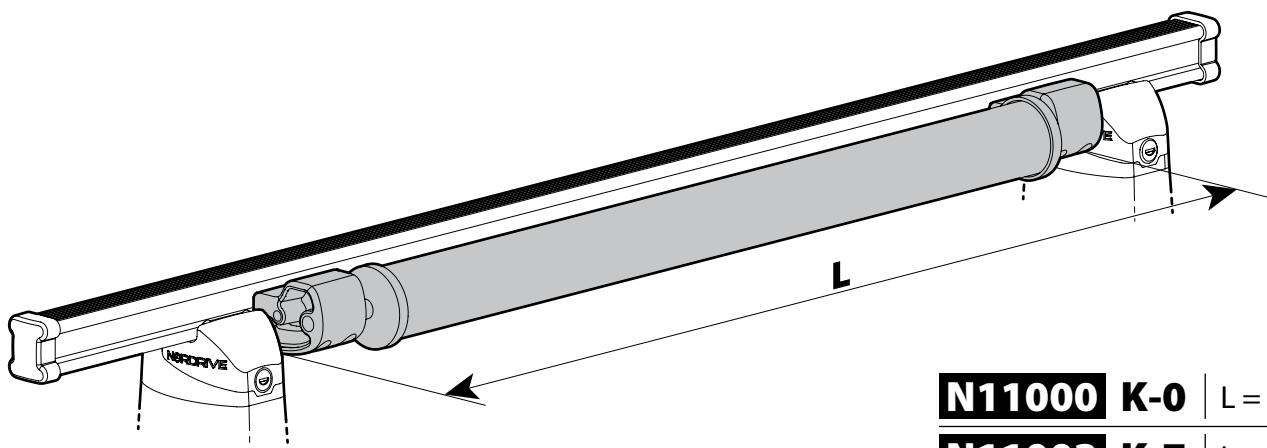

B

Kargo-Plus

 ALLUMINIO
Aluminium

6

Kargo series

Acciaio / Steel

Kargo Roller

N11000 K-0 | L = 64 cm