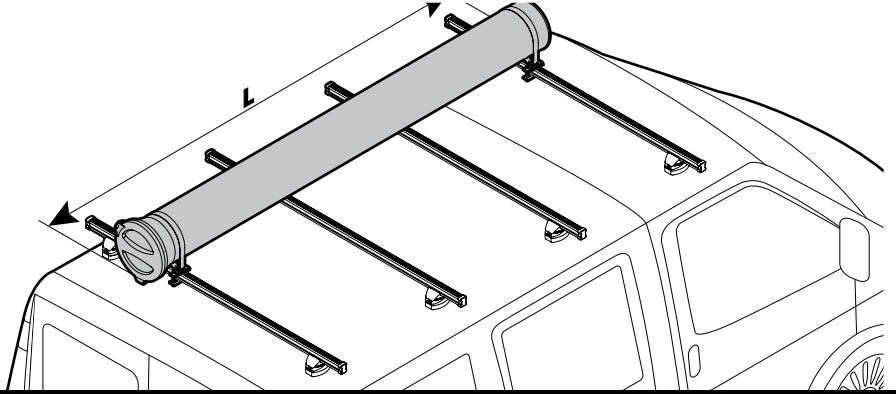

Kargo-Plus series

Alluminio / Aluminium

Kargo Tube

N11050 T200 | L = 205 cm

N11051 T300 | L = 305 cm

N11052 T400 | L = 405 cm

Ladder Holder Straps

N11065 U-5