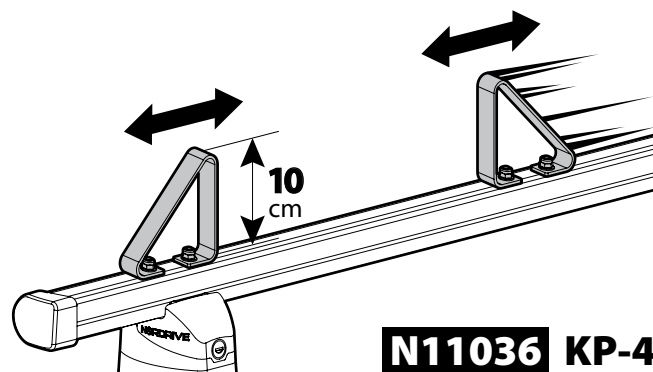

Kargo-Plus series

Alluminio / Aluminium

Kargo Roller

N11030 KP-0 | L = 64 cm

N11034 KP-7 | L = 96 cm

Load Stops

N11031 KP-1

N11036 KP-4