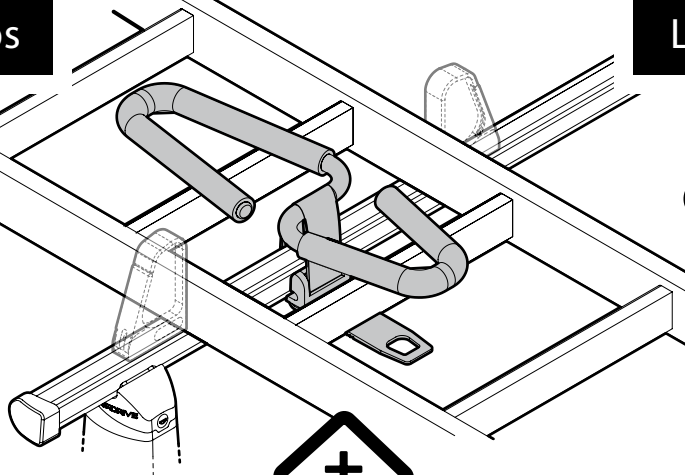

Kargo-Plus series

Alluminio / Aluminium

Kargo Tube

N11050 T200 | L = 205 cm

N11051 T300 | L = 305 cm

N11052 T400 | L = 405 cm

Ladder Holder Straps

N11065 U-5

Ladder Step Adapter

N11067 U-6

RICHIESTO
REQUIRED
REQUIS
ERFORDERLICH
NECESSARIO

Art. N99962

2 bars = **x1**

4 bars = **x2**

2 bars = **x4**

4 bars = **x8**