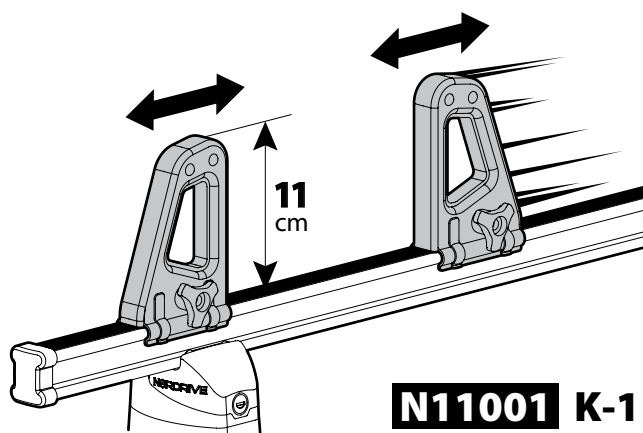

Load Stops

N11001 K-1