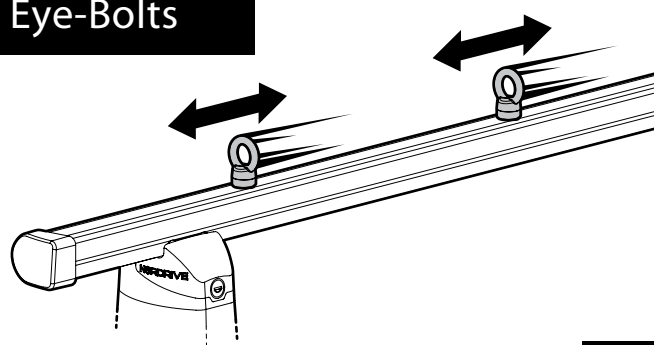

Eye-Bolts

N11033 KP-3

Spoiler

N11057 KP-9 | L = 95 cm

N11058 KP-11 | L = 110 cm

OPTIONALS PER / FOR / FÜR:

Kargo series

Acciaio / Steel