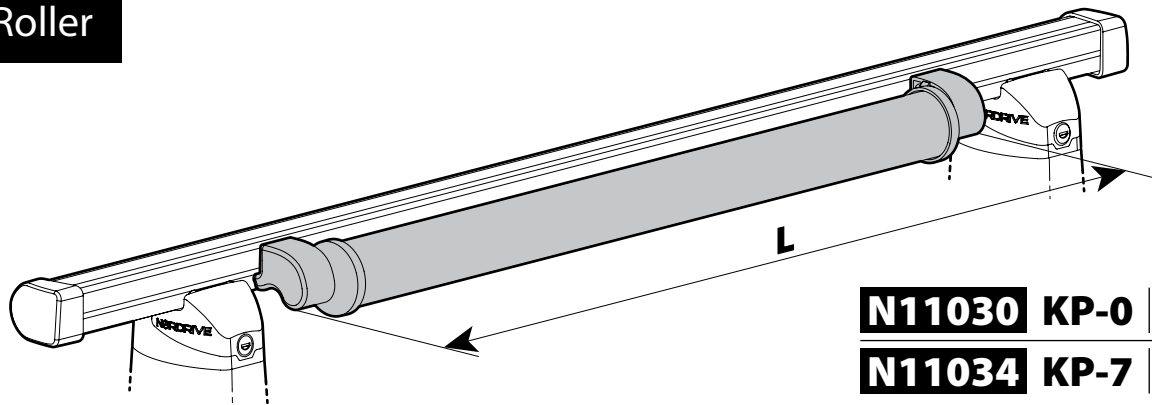

OPTIONALS PER / FOR / FÜR:

Kargo-Plus series

Alluminio / Aluminium

Kargo Roller

N11030 KP-0 | L = 64 cm

N11034 KP-7 | L = 96 cm