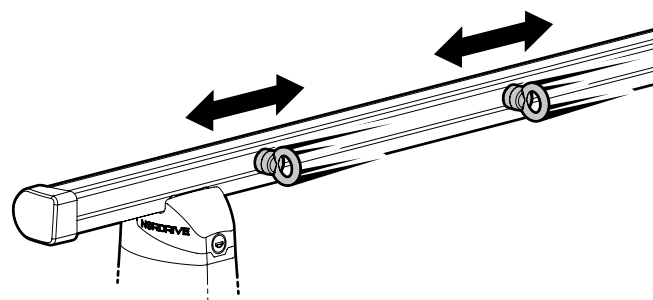

Eye-Bolts

N11033 KP-3

Spoiler

N11057 KP-9 | L = 95 cm

N11058 KP-11 | L = 110 cm

OPTIONALS PER / FOR / FÜR:

Kargo series

Acciaio / Steel