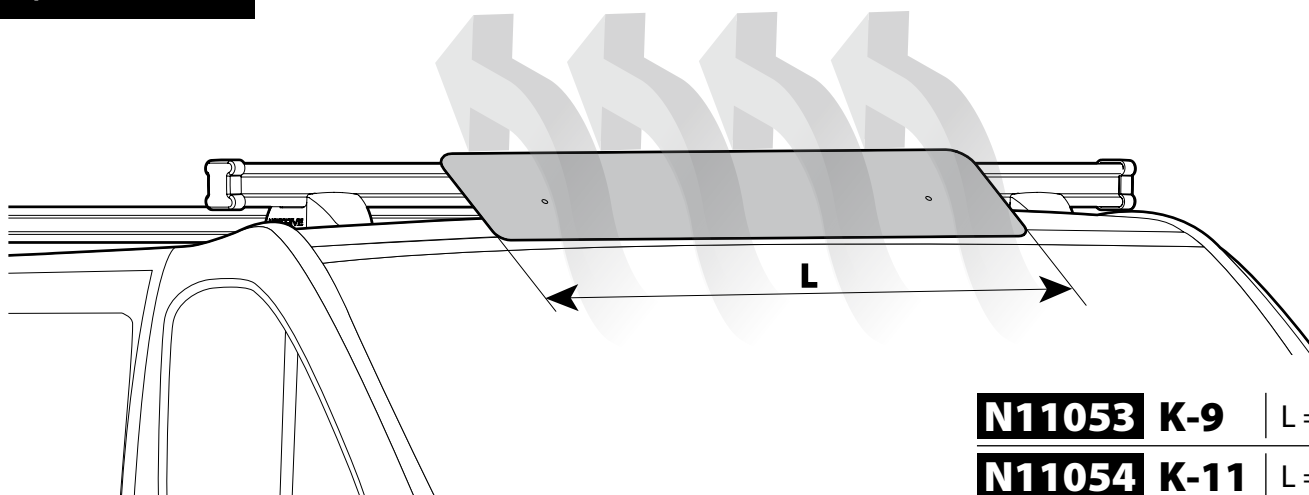

N11003 K-7 | L = 96 cm

Load Stops

N11001 K-1

N11002 K-2

Spoiler

N11053 K-9 | L = 95 cm

N11054 K-11 | L = 110 cm

OPTIONALS PER / FOR / FÜR: