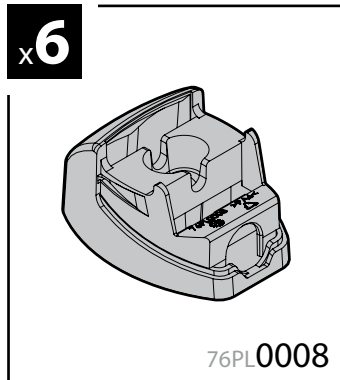

NORDRIVE®

TRANSPORT SOLUTIONS

Art. **N30413**

1 x Year