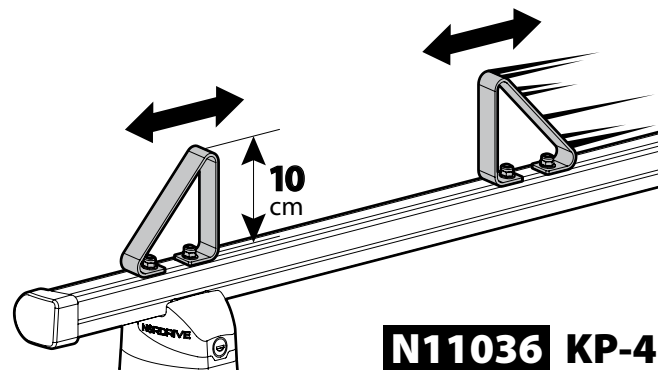

N11036 KP-4