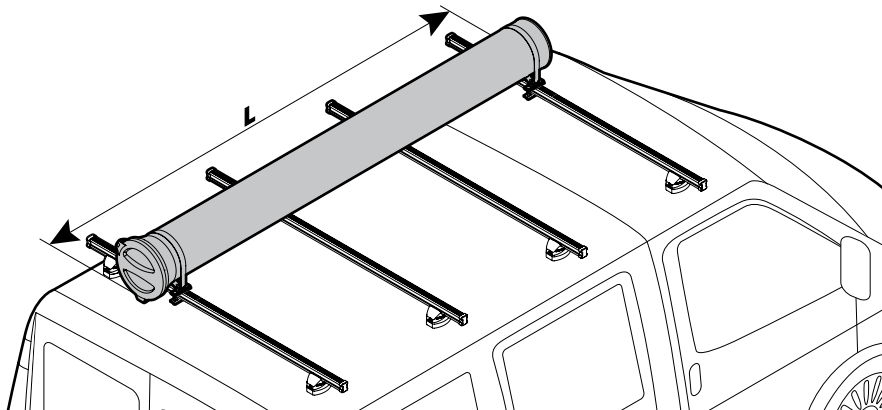

OPTIONALS PER / FOR / FÜR:

Kargo series

Acciaio / Steel

Kargo-Plus
series

Alluminio / Aluminium

Kargo Tube

N11050 T200 | L = 205 cm

N11051 T300 | L = 305 cm

N11052 T400 | L = 405 cm