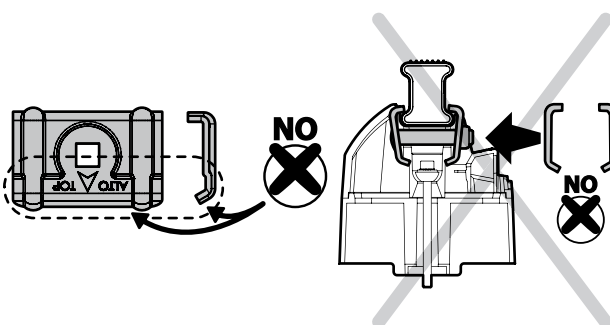

Kargo

A

ACCIAIO
Steel

MONTAGGIO DIRETTO
SUI KIT PIEDI SPECIFICI
DIRECTLY ON FOOT KITS
BEFESTIGUNGSFÜSSE

Kargo-Plus

B

ALLUMINIO
Aluminium

MONTAGGIO DIRETTO
SUI KIT PIEDI SPECIFICI
DIRECTLY ON FOOT KITS
BEFESTIGUNGSFÜSSE

3

4

5

A

Kargo

 **ACCIAIO**
Steel

Diagram A illustrates the installation of the Kargo steel bar. A steel bar is shown above the car roof rack. Step 1 shows the bar being lowered onto the rack. Step 2 shows the bar being secured with nuts and washers at both ends.