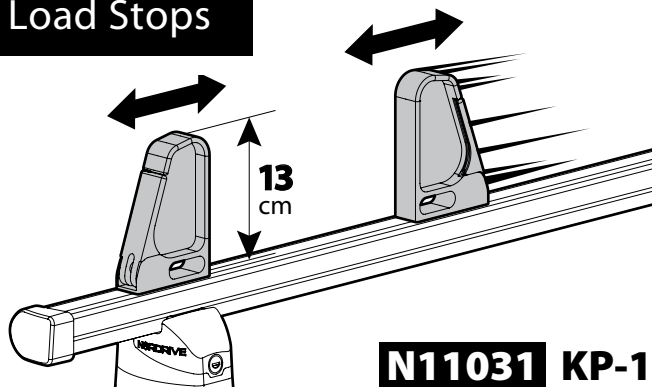

Load Stops

N11031 KP-1