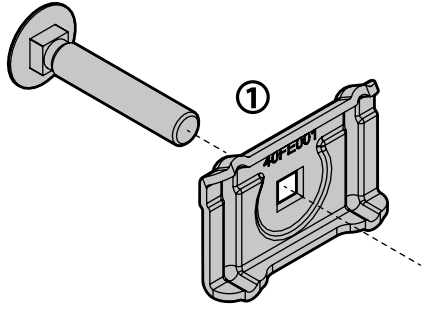

Kargo

A

ACCIAIO
Steel

MONTAGGIO DIRETTO
SUI KIT PIEDI SPECIFICI
DIRECTLY ON FOOT KITS
BEFESTIGUNGSFÜSSE

Kargo-Plus

B

ALLUMINIO
Aluminium

MONTAGGIO DIRETTO
SUI KIT PIEDI SPECIFICI
DIRECTLY ON FOOT KITS
BEFESTIGUNGSFÜSSE

3

4

5

A

Kargo

 **ACCIAIO**
Steel

Diagram A illustrates the installation of the Kargo steel bar. A steel bar is shown above the car roof rack. Step 1 shows the bar being lowered onto the rack. Step 2 shows the bar being secured with nuts and washers at both ends.