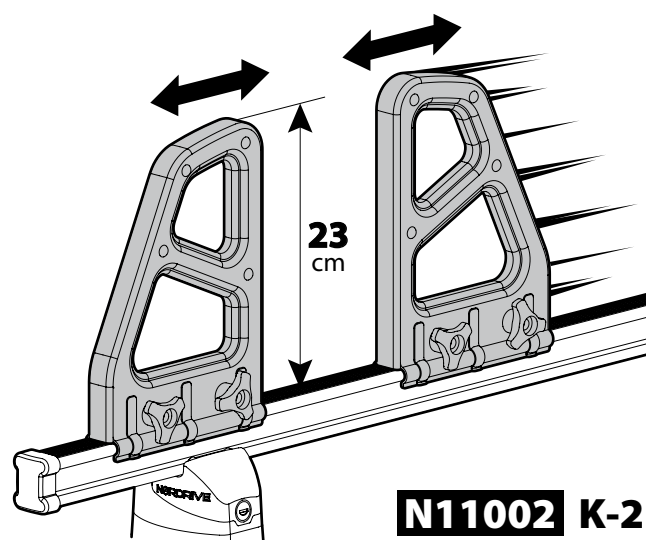

Kargo series

Acciaio / Steel

Kargo Roller

N11000 K-0 | L = 64 cm

N11003 K-7 | L = 96 cm

Load Stops

N11001 K-1

N11002 K-2