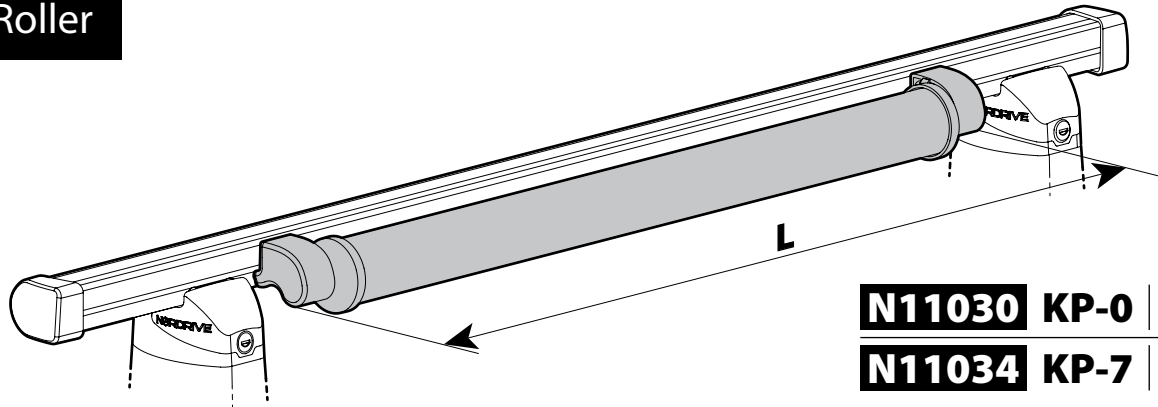

Spoiler

N11053 K-9 | L = 95 cm

N11054 K-11 | L = 110 cm

OPTIONALS PER / FOR / FÜR:

Kargo-Plus series

Alluminio / Aluminium

Kargo Roller

N11030 KP-0 | L = 64 cm