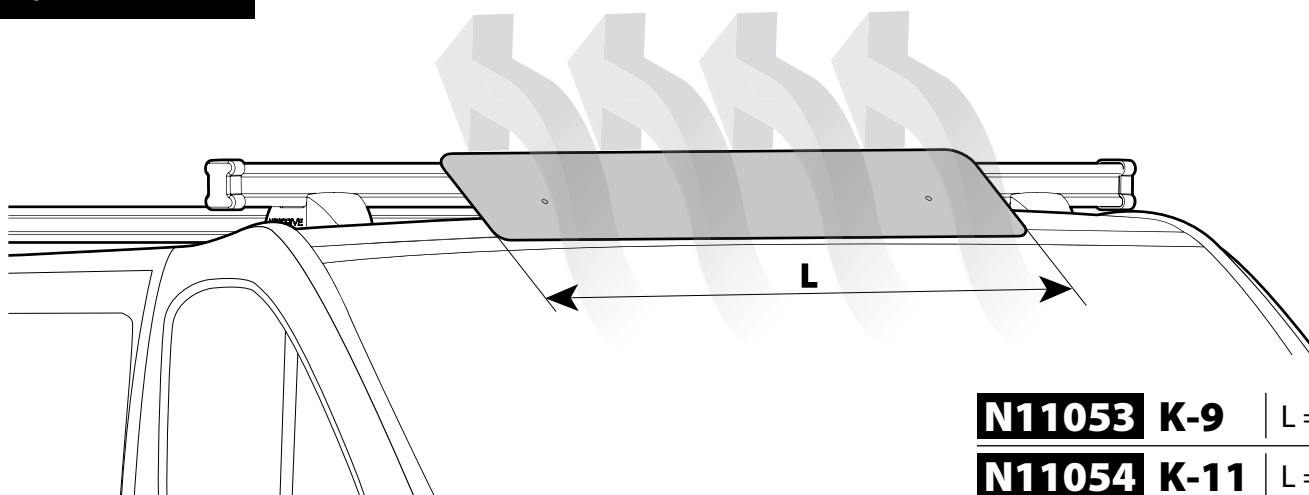

Spoiler

N11053 K-9 | L = 95 cm

N11054 K-11 | L = 110 cm