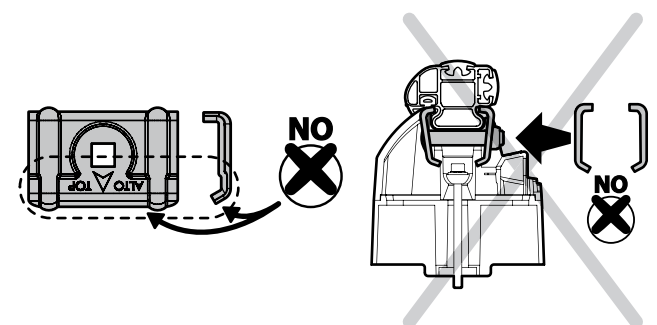

Kargo

A

ACCIAIO
Steel

MONTAGGIO DIRETTO
SUI KIT PIEDI SPECIFICI
DIRECTLY ON FOOT KITS
BEFESTIGUNGSFÜSSE

Kargo-Plus

B

ALLUMINIO
Aluminium

MONTAGGIO DIRETTO
SUI KIT PIEDI SPECIFICI
DIRECTLY ON FOOT KITS
BEFESTIGUNGSFÜSSE

3

4

5

A

Kargo

 **ACCIAIO**
Steel

Diagram A illustrates the installation of the Kargo steel bar. A steel bar is shown above the car roof rack. Step 1 shows the bar being lowered onto the rack. Step 2 shows the bar being secured with nuts and washers at both ends.