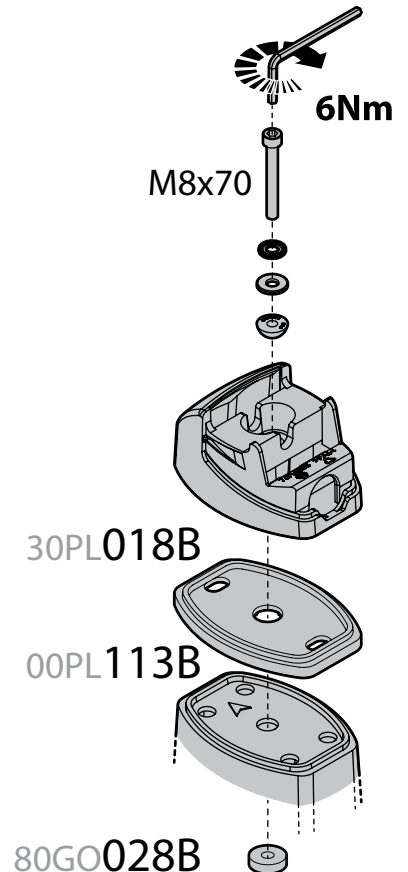

(I) ISTRUZIONI DI MONTAGGIO
(GB) FITTING INSTRUCTIONS
(D) MONTAGEANLEITUNG
(F) INSTRUCTIONS DE MONTAGE
(E) INSTRUCCIONES DE MONTAJE
(P) INSTRUÇÕES DE MONTAGEM
(NL) MONTAGE-INSTRUCTIES
(S) MONTERINGSANVISNING

(FIN) ASENNUSOHJE
(EST) PAIGALDUSJUHEND
(LAT) STIPRINĀŠANAS INSTRUKCIJA
(LT) PRITVIRTINIMO INSTRUKCIJOS
(PL) INSTRUKCJA MONTAŻU
(RUS) Инструкции по установке
(CZ) NÁVOD NA MONTÁŽ
(SK) NÁVOD NA MONTÁŽ

(SLO) NAVODILA ZA PRITRJEVANJE
(HR) UPUTA ZA SASTAVLJANJE
(H) A FELSZERELÉS MÓDJA
(GR) Οδηγία συναρμολόγησης
(TR) MONTAJ TALIMATLARI
(BG) ИНСТРУКЦИИ ЗА МОНТАЖ
(SRB) UPUTSTVA ZA MONTAŽU

1

VOLKSWAGEN CADDY / CADDY LIFE

2000 01/21 →

VOLKSWAGEN CADDY MAXI / MAXI LIFE

2000 01/21 →

2

A

2

B

2

C