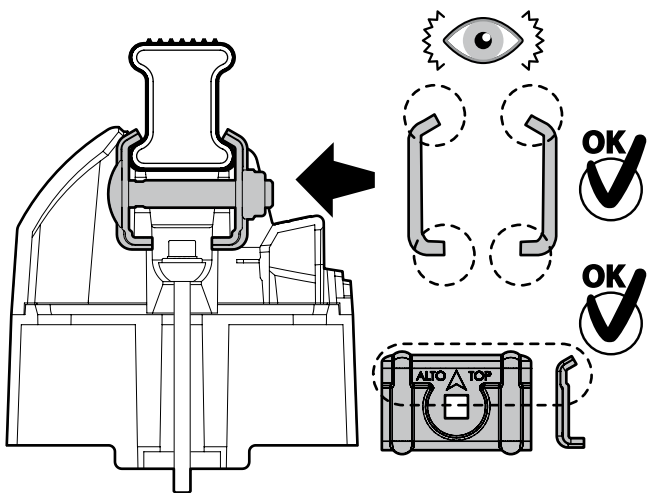

Kargo

A

ACCIAIO
Steel

MONTAGGIO DIRETTO
SUI KIT PIEDI SPECIFICI
DIRECTLY ON FOOT KITS
BEFESTIGUNGSFÜSSE

Kargo-Plus

B

ALLUMINIO
Aluminium

MONTAGGIO DIRETTO
SUI KIT PIEDI SPECIFICI
DIRECTLY ON FOOT KITS
BEFESTIGUNGSFÜSSE

3

4

5

A

Kargo

 **ACCIAIO**
Steel

Diagram A illustrates the installation of the Kargo steel bar. A steel bar is shown above the car roof rack. Step 1 shows the bar being lowered onto the rack. Step 2 shows the bar being secured with nuts and washers at both ends.