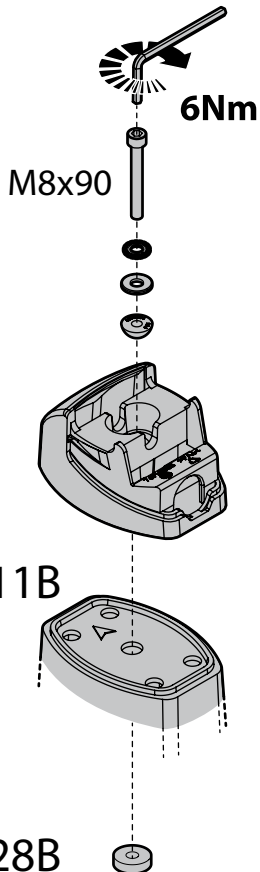

2000 01/21 →

VOLKSWAGEN CADDY MAXI / MAXI LIFE

2000 01/21 →

2

A

2

B

2

C

2

D

2

E

2

F

ATTENZIONE WARNING

6

Diagram 6 illustrates the locking mechanism. Step 1 shows a wrench being used to turn a lock nut clockwise with a torque of 8Nm. Step 2 shows the lock nut being pushed into the bar. A legend shows three states: Opened (lock nut with arrow pointing up), Lock (lock nut with arrow pointing down), and Locked (lock nut with arrow pointing down and a key symbol). An inset shows a van with the bar installed.