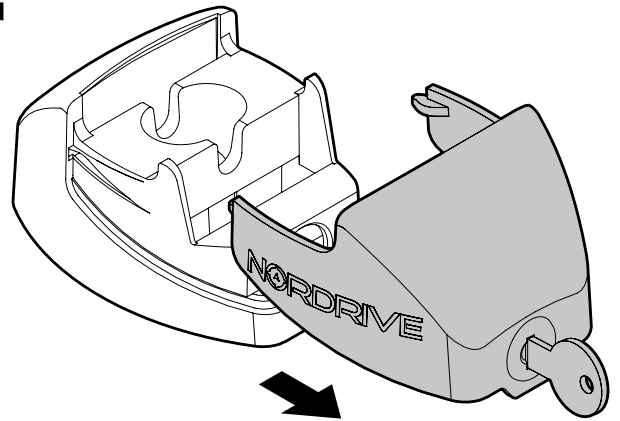

NORDRIVE®

TRANSPORT SOLUTIONS

Art. **N30413**

1 x Year