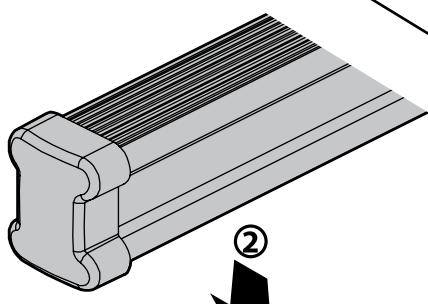

Kargo

A

ACCIAIO
Steel

MONTAGGIO DIRETTO
SUI KIT PIEDI SPECIFICI
DIRECTLY ON FOOT KITS
BEFESTIGUNGSFÜSSE

Kargo-Plus

B

ALLUMINIO
Aluminium

MONTAGGIO DIRETTO
SUI KIT PIEDI SPECIFICI
DIRECTLY ON FOOT KITS
BEFESTIGUNGSFÜSSE

3

4

5

A

Kargo

 **ACCIAIO**
Steel

Diagram A illustrates the installation of the Kargo steel bar. A steel bar is shown above the car roof rack. Step 1 shows the bar being lowered onto the rack. Step 2 shows the bar being secured with nuts and washers at both ends.