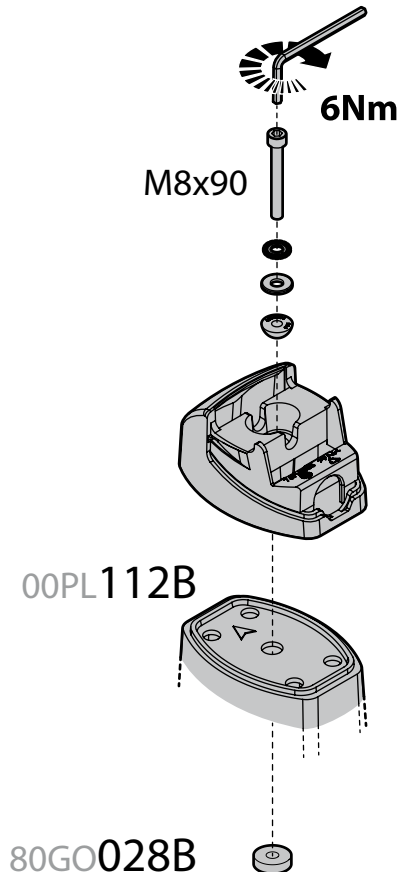

2000 01/21 →

VOLKSWAGEN CADDY MAXI / MAXI LIFE

2000 01/21 →

2

A

2

B

2

6

Diagram 6 illustrates the locking mechanism. Step 1 shows a wrench being used to turn a lock nut clockwise with a torque of 8Nm. Step 2 shows the lock nut being pushed into the bar. A legend shows three states: Opened (lock nut with arrow pointing up), Lock (lock nut with arrow pointing down), and Locked (lock nut with arrow pointing down and a key symbol). An inset shows a van with the bar installed.