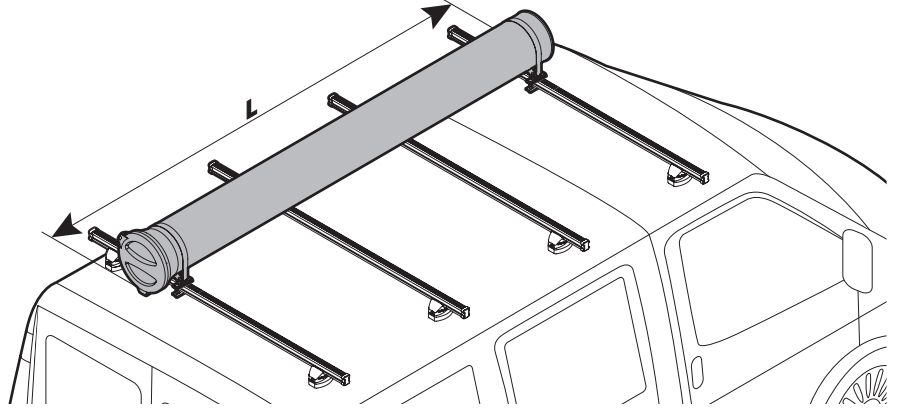

OPTIONALS PER / FOR / FÜR:

Kargo series

Acciaio / Steel

Kargo-Plus
series

Alluminio / Aluminium

Kargo Tube

N11050 T200 | L = 205 cm

N11051 T300 | L = 305 cm

N11052 T400 | L = 405 cm