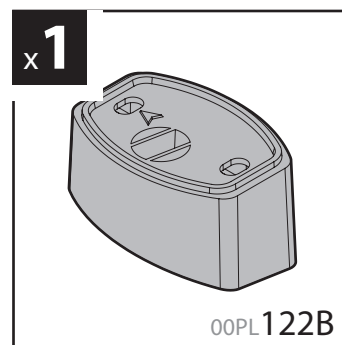

NORDDRIVE®

TRANSPORT SOLUTIONS

Art. **N30423**

1 x Year