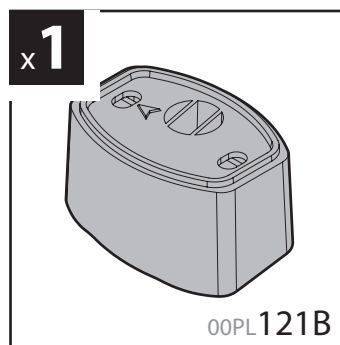

NORDDRIVE®

TRANSPORT SOLUTIONS

Art. **N30423**

1 x Year