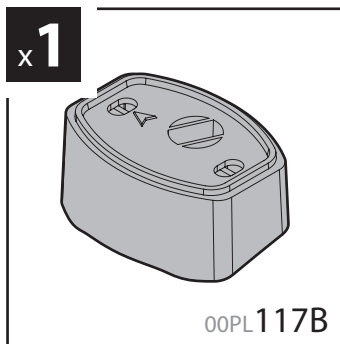

NORDDRIVE®

TRANSPORT SOLUTIONS

Art. **N30423**

1 x Year