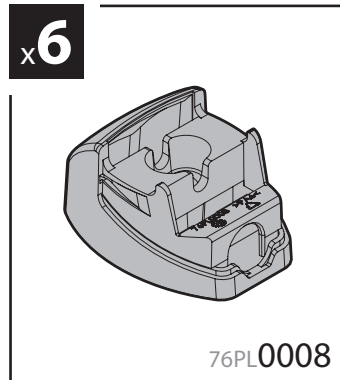

NORDDRIVE®

TRANSPORT SOLUTIONS

Art. **N30423**

1 x Year