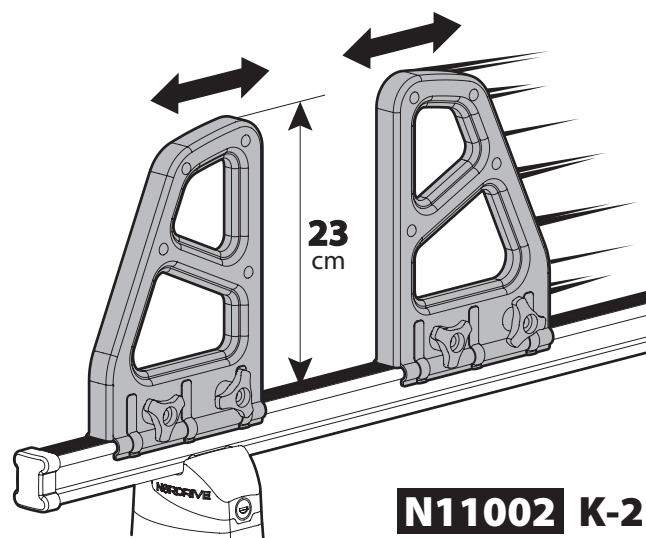

Kargo series

Acciaio / Steel

Kargo Roller

N11000 K-0 | L = 64 cm

N11003 K-7 | L = 96 cm

Load Stops

N11001 K-1

N11002 K-2

Spoiler

N11053 K-9 | L = 95 cm

N11054 K-11 | L = 110 cm