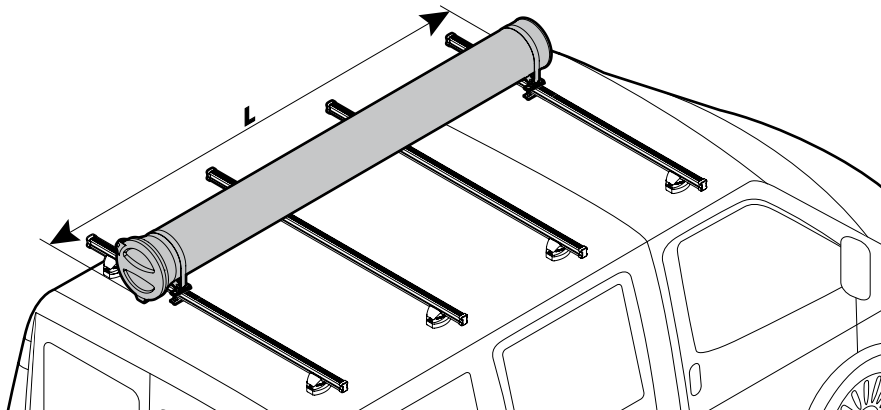

Acciaio / Steel

Kargo-Plus
series

Alluminio / Aluminium

Kargo Tube

N11050 T200 | L = 205 cm

N11051 T300 | L = 305 cm

N11052 T400 | L = 405 cm

Ladder Holder Straps