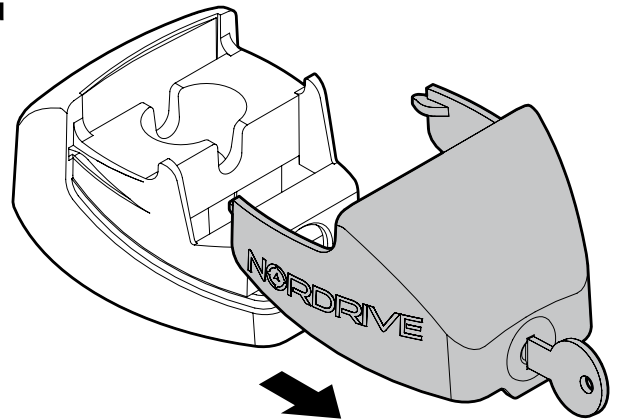

NORDDRIVE®

TRANSPORT SOLUTIONS

Art. **N30432**