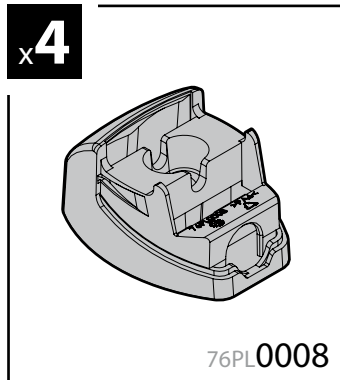

NORDDRIVE®

TRANSPORT SOLUTIONS

Art. **N30432**