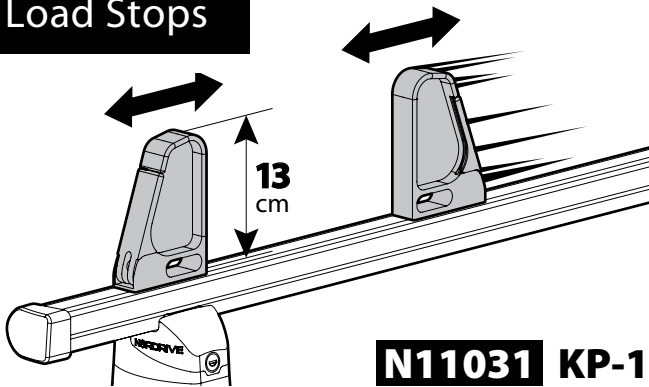

OPTIONALS PER / FOR / FÜR:

Kargo-Plus series

Alluminio / Aluminium

Kargo Roller

N11030 KP-0 | L = 64 cm

N11034 KP-7 | L = 96 cm

Load Stops

N11031 KP-1