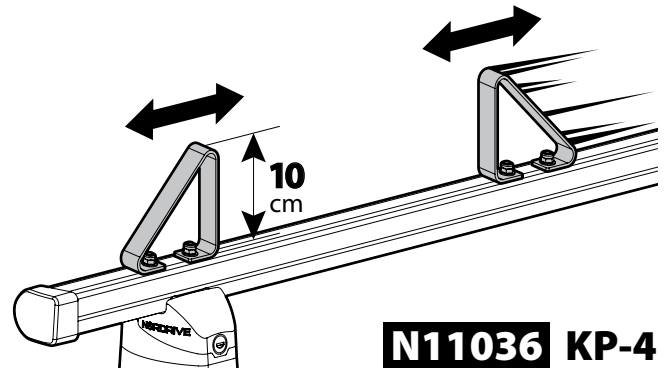

OPTIONALS PER / FOR / FÜR:

Kargo-Plus series

Alluminio / Aluminium

Kargo Roller

N11030 KP-0 | L = 64 cm

N11034 KP-7 | L = 96 cm

Load Stops

N11031 KP-1