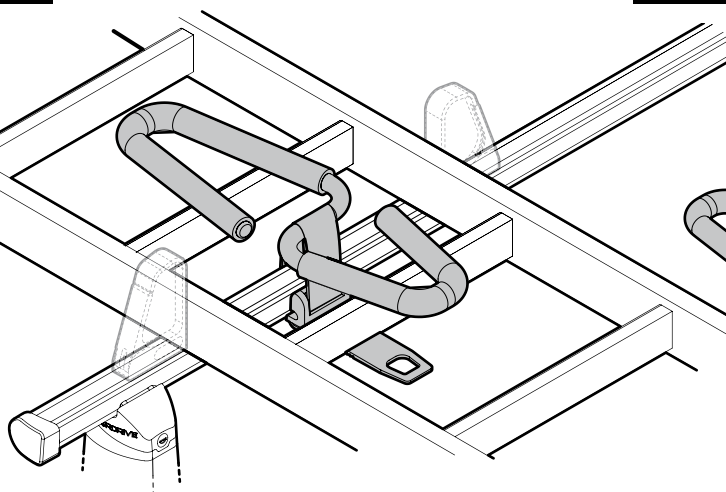

OPTIONALS PER / FOR / FÜR:

Kargo series

Acciaio / Steel

Kargo-Plus
series

Alluminio / Aluminium

Kargo Tube

N11050 T200 | L = 205 cm

N11051 T300 | L = 305 cm

N11052 T400 | L = 405 cm

Ladder Holder Straps

Ladder Step Adapter

N11065 U-5

N11067 U-6

Extension Roller

N11020 U-0 | L = 64 cm

N11021 U-7 | L = 96 cm

- **I** Lotto di produzione da comunicare per eventuali ricambi
- **GB** Production lot number to be communicated for any spare parts
- **F** Lot de production à communiquer pour toute pièce de rechange
- **D** Produktionscharge für eventuelle Ersatzteile
- **E** Lote de producción a comunicar por cualquier repuesto

Lot.

NORDRIVE®
TRANSPORT SOLUTIONS

NORDRIVE® is a registered trademark of
LAMPA S.p.A.
Via G. Rossa 53/55, 46019 Viadana (MN) ITALY
Tel. +39 0375 820700
UNI EN ISO 9001:2008 Certified Company
www.nordrive.it
www.lampa.it