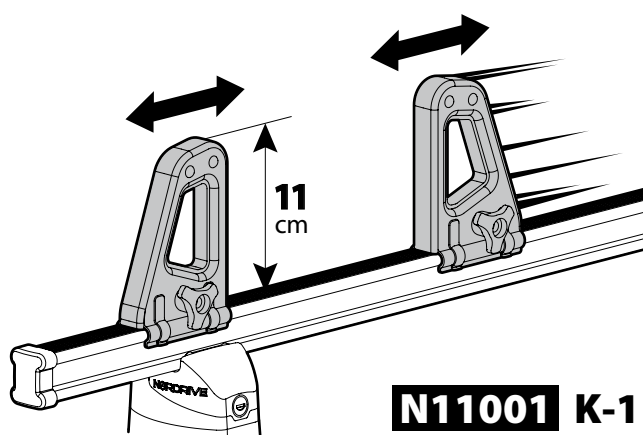

 ALLUMINIO
Aluminium

6

Kargo series

Acciaio / Steel

Kargo Roller

N11000 K-0 | L = 64 cm

N11003 K-7 | L = 96 cm

Load Stops