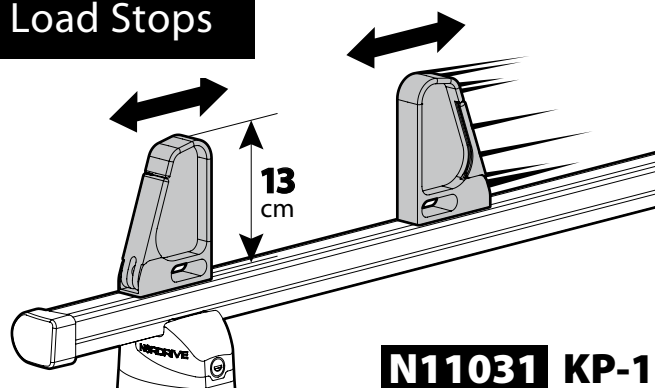

Load Stops

N11031 KP-1