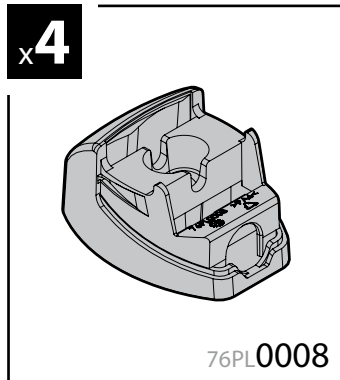

NORDDRIVE®

TRANSPORT SOLUTIONS

Art. **N30442**

1 x Year