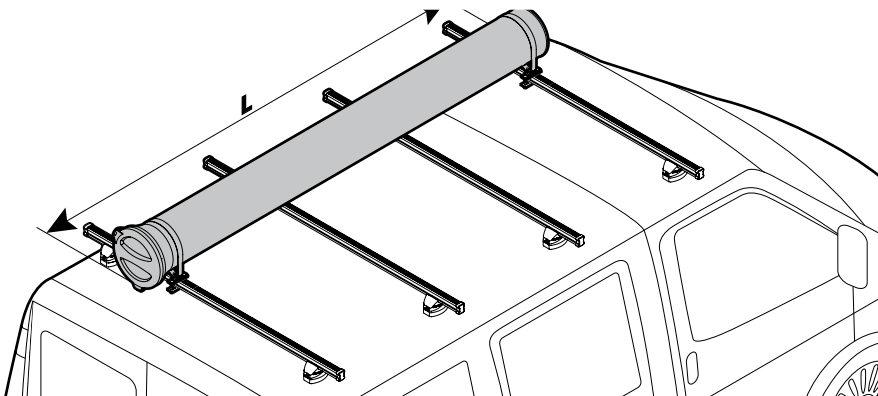

Kargo Tube

N11050 T200 | L = 205 cm

N11051 T300 | L = 305 cm

N11052 T400 | L = 405 cm

Ladder Holder Straps

Ladder Step Adapter

N11065 U-5

N11067 U-6