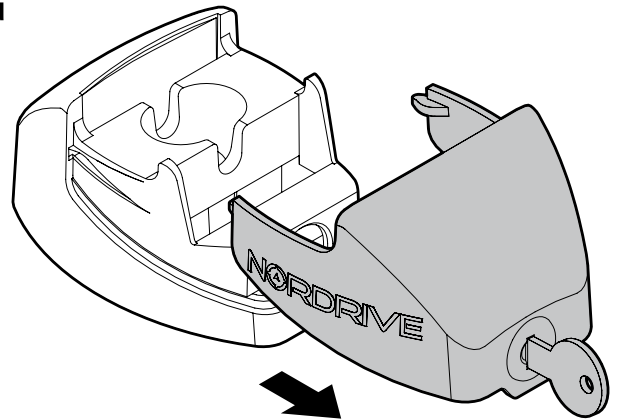

NORDDRIVE®

TRANSPORT SOLUTIONS

Art. **N30442**

1 x Year