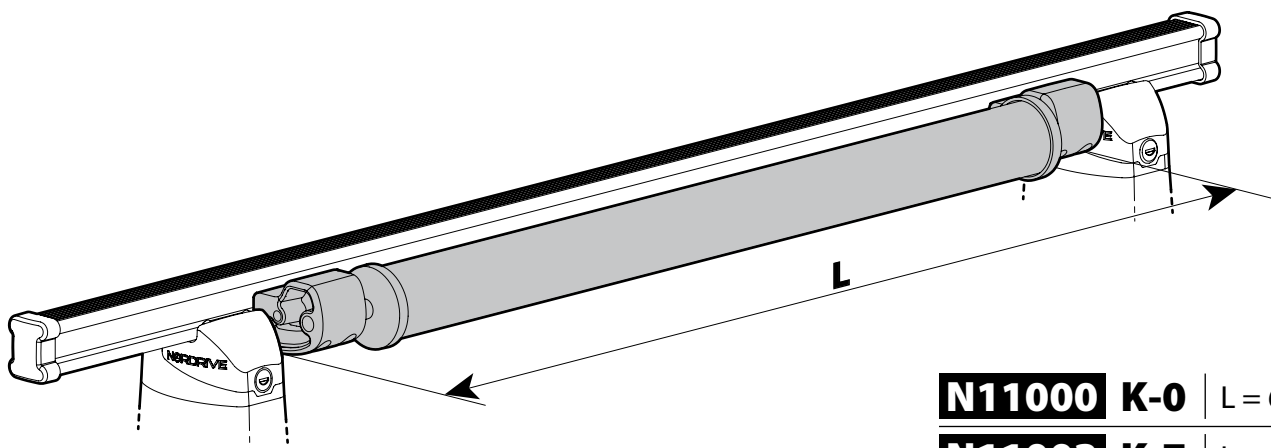

 ALLUMINIO
Aluminium

6

Kargo series

Acciaio / Steel

Kargo Roller

N11000 K-0 | L = 64 cm

N11003 K-7 | L = 96 cm

Load Stops