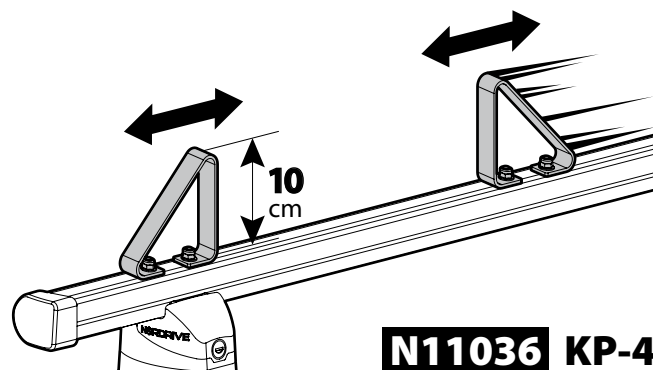

Kargo Roller

N11030 KP-0 | L = 64 cm

N11034 KP-7 | L = 96 cm

Load Stops

N11031 KP-1

N11036 KP-4

Eye-Bolts

N11033 KP-3