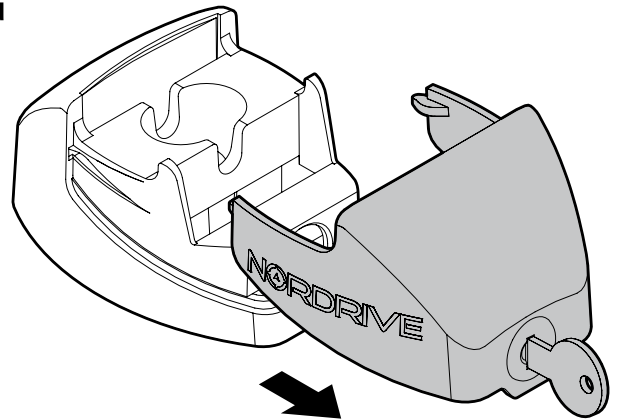

NORDDRIVE®

TRANSPORT SOLUTIONS

Art. **N30443**

1 x Year