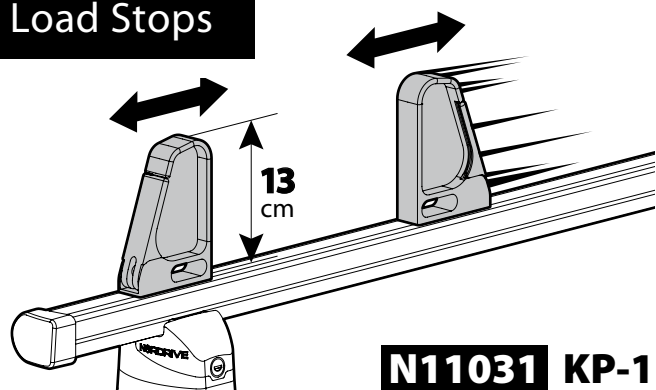

Load Stops

N11031 KP-1