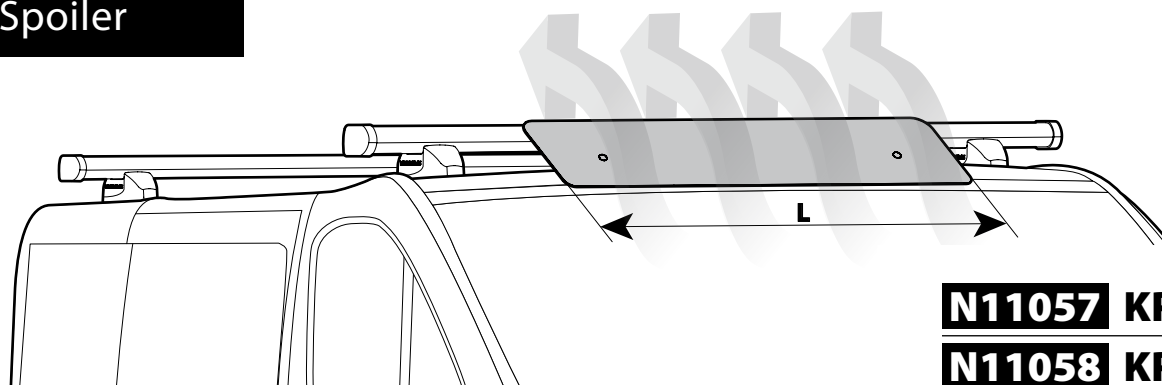

Spoiler

N11057 KP-9 | L = 95 cm

N11058 KP-11 | L = 110 cm