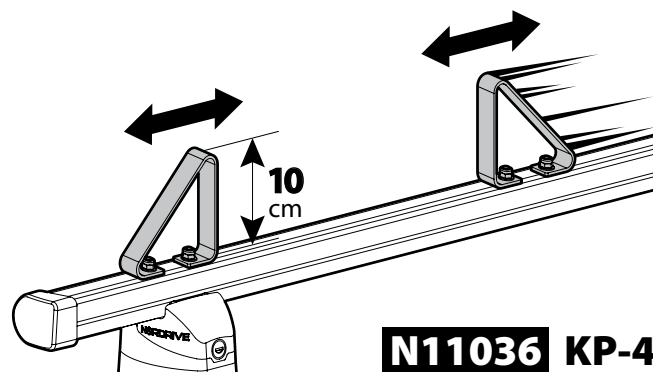

Kargo Roller

N11030 KP-0 | L = 64 cm

N11034 KP-7 | L = 96 cm

Load Stops

N11031 KP-1

N11036 KP-4

Eye-Bolts

N11033 KP-3