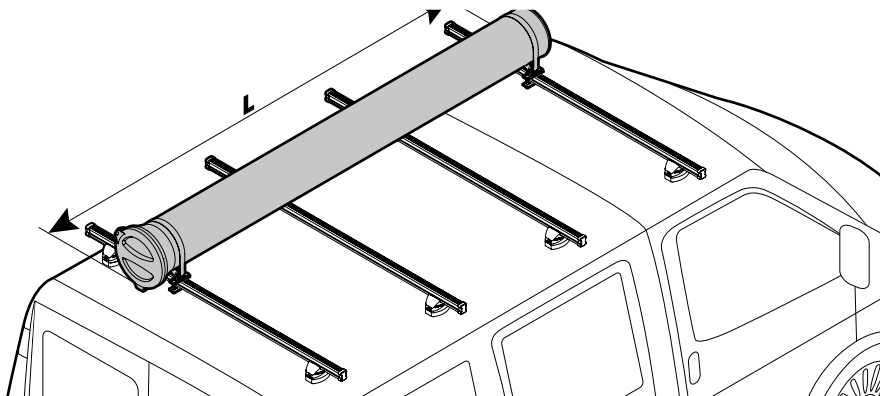

Kargo Tube

N11050 T200 | L = 205 cm

N11051 T300 | L = 305 cm

N11052 T400 | L = 405 cm

Ladder Holder Straps

Ladder Step Adapter

N11065 U-5

N11067 U-6