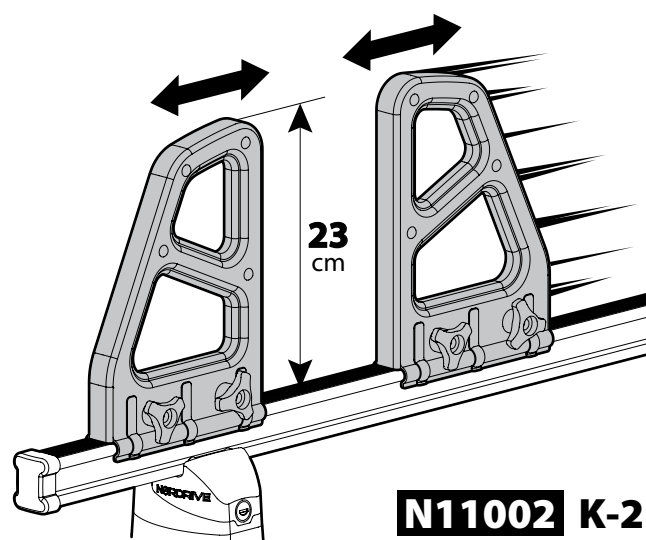

Kargo series

Acciaio / Steel

Kargo Roller

N11000 K-0 | L = 64 cm

N11003 K-7 | L = 96 cm

Load Stops

N11001 K-1

N11002 K-2

Spoiler

N11053 K-9 | L = 95 cm

N11054 K-11 | L = 110 cm