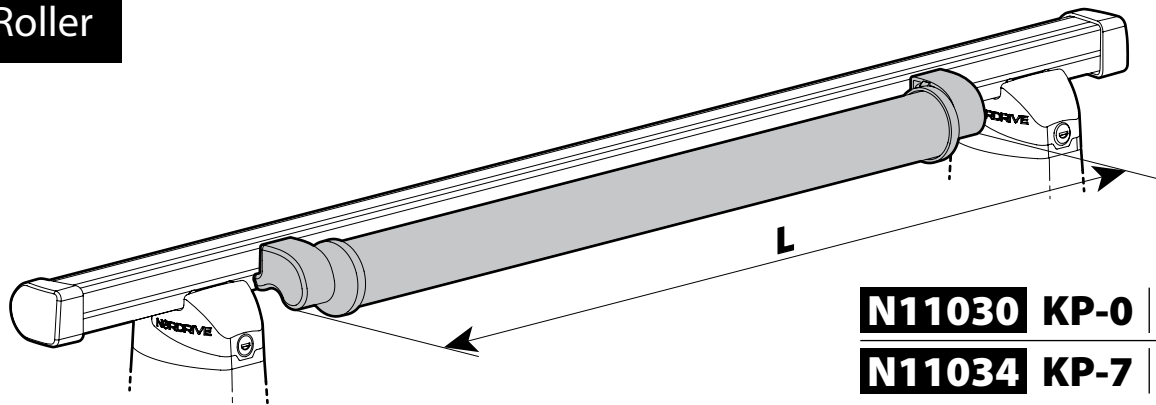

OPTIONALS PER / FOR / FÜR:

Kargo-Plus series

Alluminio / Aluminium

Kargo Roller

N11030 KP-0 | L = 64 cm

N11034 KP-7 | L = 96 cm