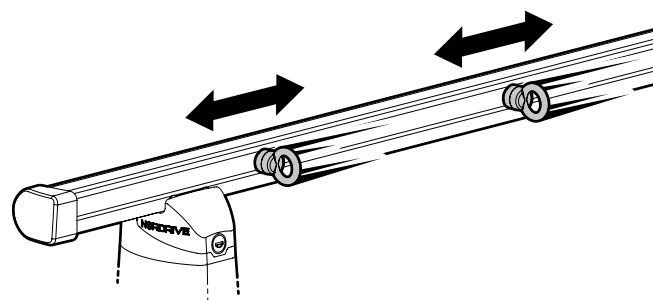

Kargo Roller

N11030 KP-0 | L = 64 cm

N11034 KP-7 | L = 96 cm

Load Stops

N11031 KP-1

N11036 KP-4

Eye-Bolts

N11033 KP-3