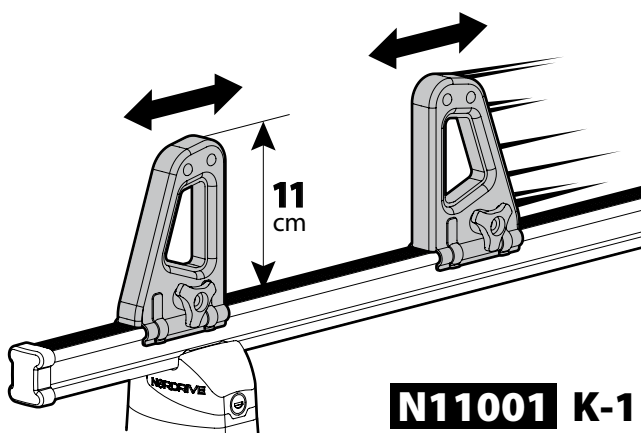

ALLUMINIO
Aluminium

6

Kargo series

Acciaio / Steel

Kargo Roller

N11000 K-0 | L = 64 cm

N11003 K-7 | L = 96 cm

Load Stops