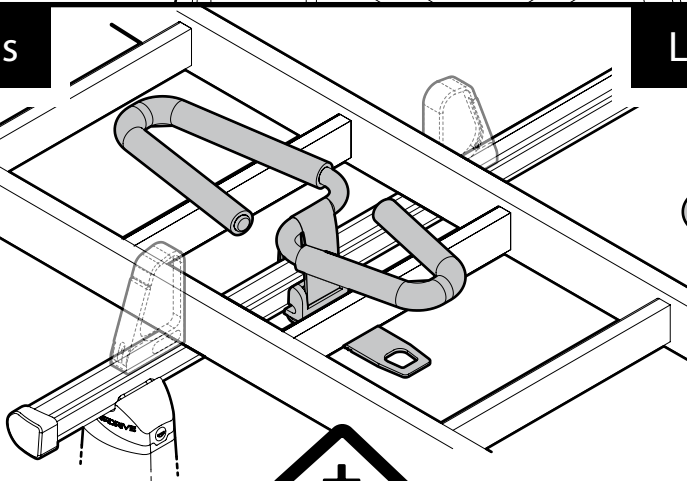

Kargo Tube

N11050 T200 | L = 205 cm

N11051 T300 | L = 305 cm

N11052 T400 | L = 405 cm

Ladder Holder Straps

Ladder Step Adapter

N11065 U-5

N11067 U-6