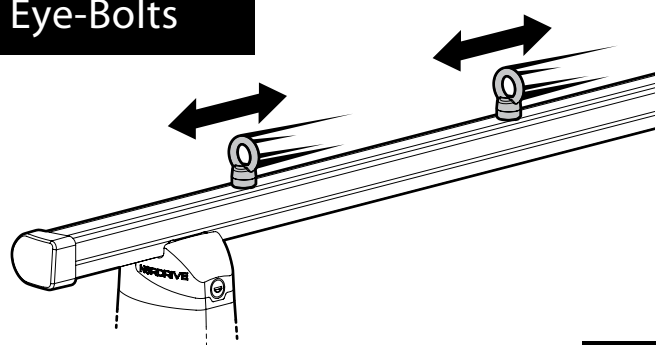

Kargo Roller

N11030 KP-0 | L = 64 cm

N11034 KP-7 | L = 96 cm

Load Stops

N11031 KP-1

N11036 KP-4

Eye-Bolts

N11033 KP-3