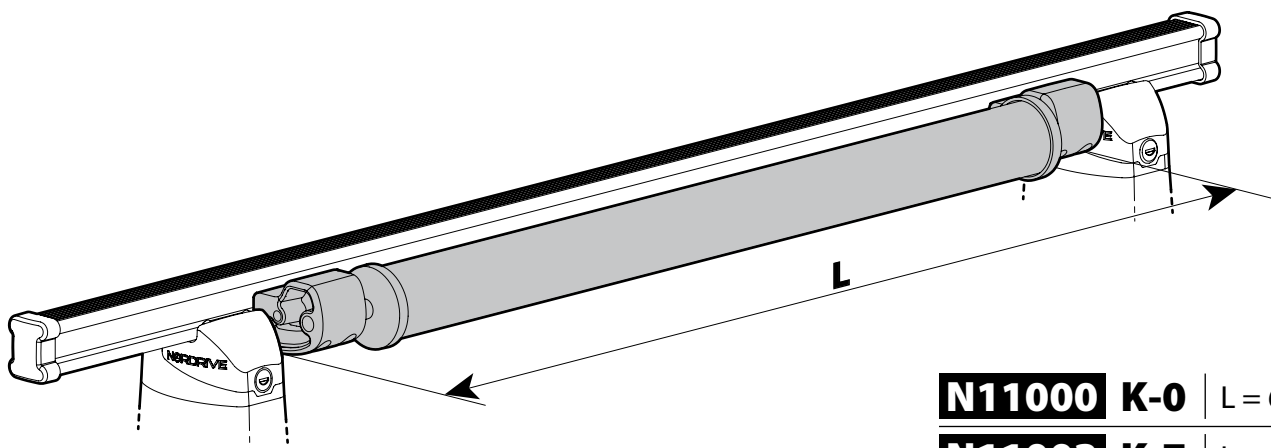

ALLUMINIO
Aluminium

6

Kargo series

Acciaio / Steel

Kargo Roller

N11000 K-0 | L = 64 cm

N11003 K-7 | L = 96 cm

Load Stops