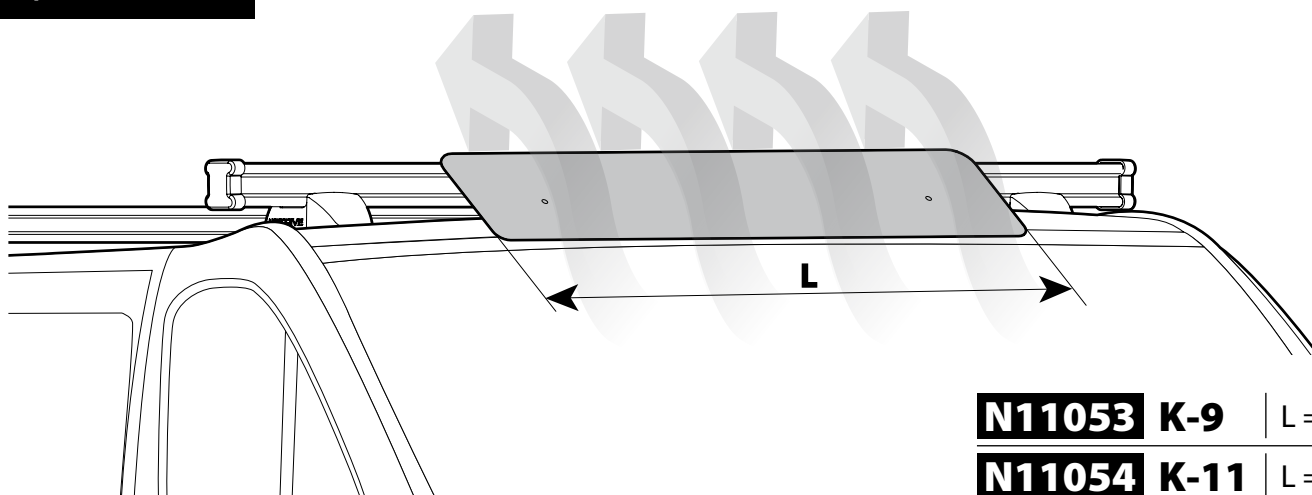

Spoiler

N11053 K-9 | L = 95 cm

N11054 K-11 | L = 110 cm