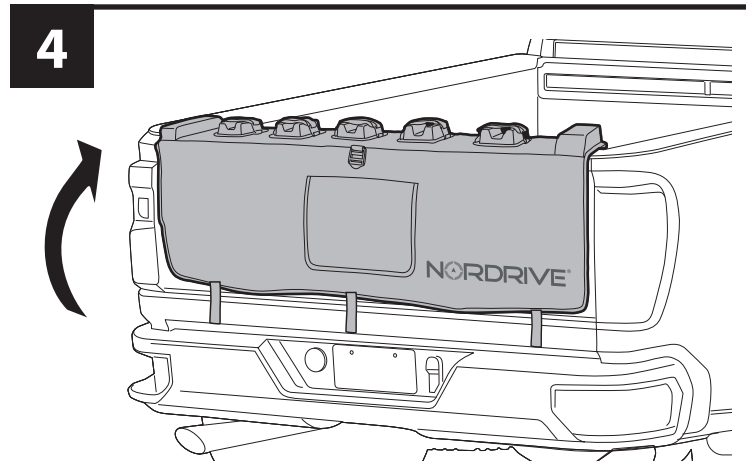

## UNIVERSAL

✓ Standard

✓ E-bike

✓ Fat-bike

**NORDRIVE**<sup>®</sup>  
TRANSPORT SOLUTIONS

Accesso a maniglia e telecamera posteriore

Access to the back handle and camera

①