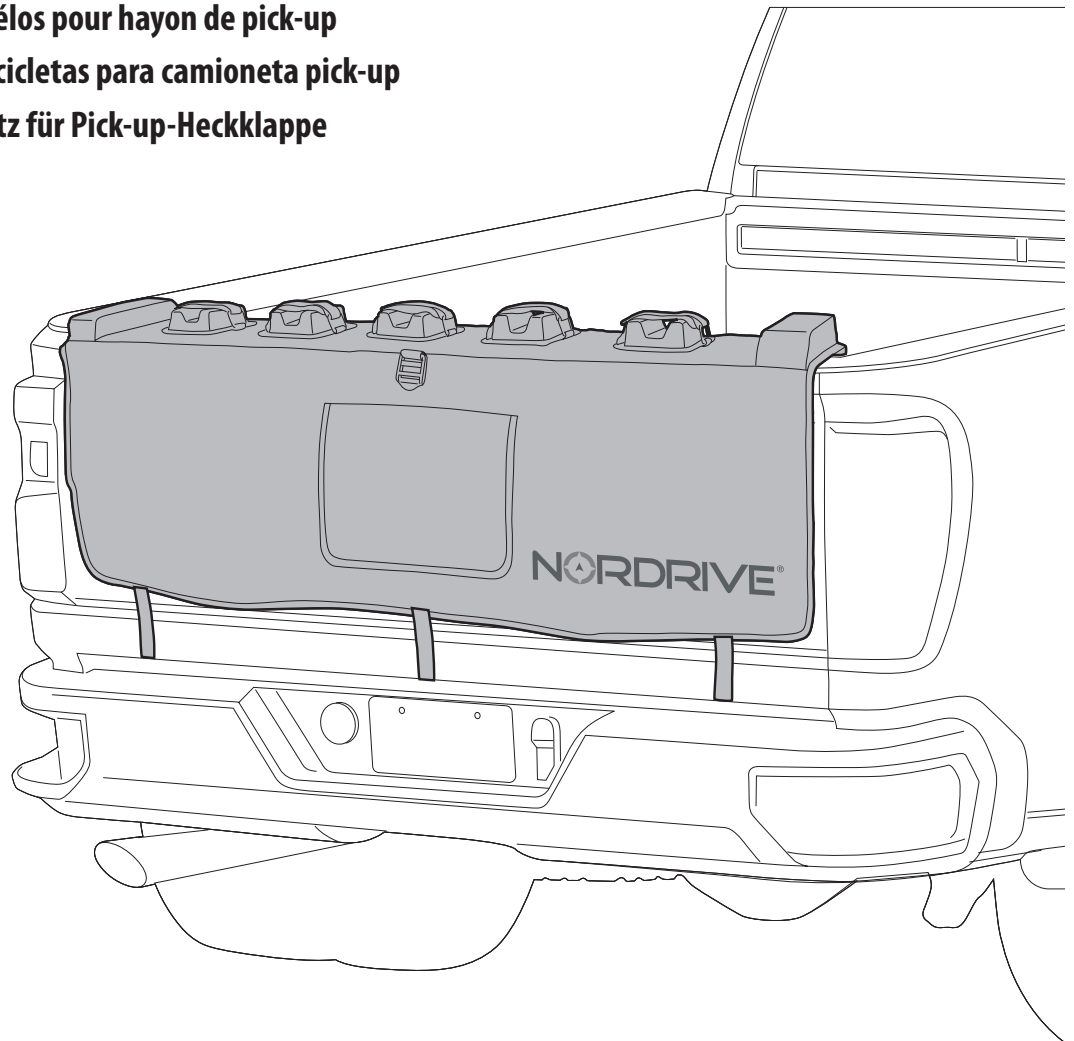

# TAILGATE PAD

PREMIUM CYCLE CARRIER

BICICLETTE  
BICYCLES  
VÉLOS  
BICICLETAS  
FAHRRÄDER

- ① Portabici e protezione per sponda posteriore pick-up
- ② Protective bikes carrier for pick up tailgate
- ③ Protection porte-vélos pour hayon de pick-up
- ④ Protección portabicicletas para camioneta pick-up
- ⑤ Fahrradträgerschutz für Pick-up-Heckklappe

## UNIVERSAL

✓ Standard

✓ E-bike

✓ Fat-bike

**NORDRIVE**<sup>®</sup>  
TRANSPORT SOLUTIONS

Accesso a maniglia e telecamera posteriore

Access to the back handle and camera

①